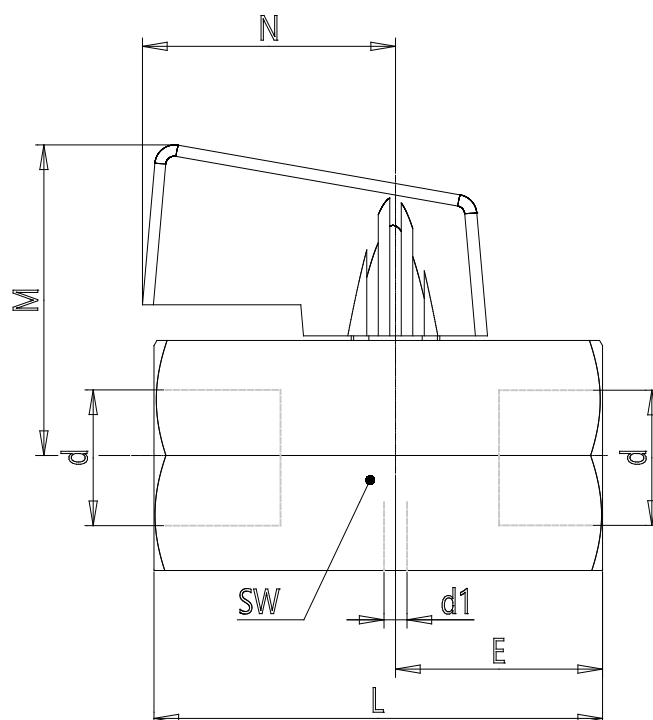

## Mini ball valves, 3/2 way version - Mod. 2973

Product code: 2973 1/4

Datasheet creation date: 10/03/2025 12:10

Check the most updated document online [click here](#)

### TECHNICAL DATA

Model	2973 1/4
-------	----------

## Mini ball valves, 3/2 way version - Mod. 2973

Product code: 2973 1/4

### DIMENSIONS

<b>D</b>	G1/4
<b>DN (mm)</b>	8
<b>D1 (mm)</b>	2
<b>E (mm)</b>	18
<b>L (mm)</b>	39
<b>M (mm)</b>	27
<b>N (mm)</b>	22
<b>SW (mm)</b>	20