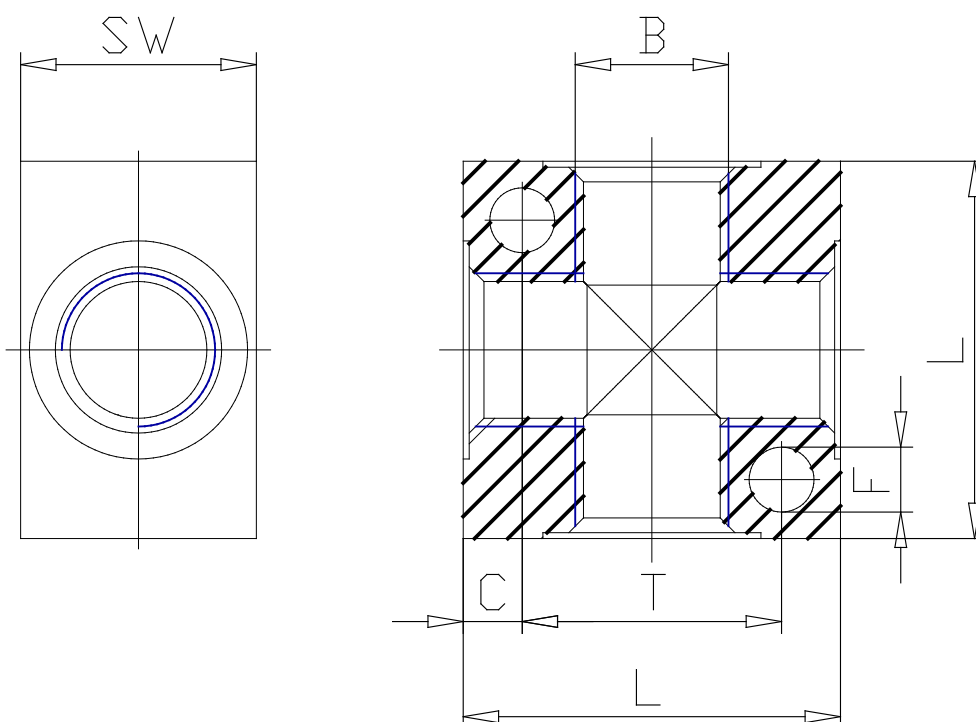

- Fittings Mod. 3033 NPTF

Product code: 3033 02-00

Datasheet creation date: 10/03/2025 02:52

Check the most updated document online [click here](#)

■ TECHNICAL DATA

Mod.	3033 02-00
------	------------

- Fittings Mod. 3033 NPTF

Product code: 3033 02-00

■ DIMENSIONS

NPTF	1/8
C (INCH)	0.157
F (INCH)	0.177
L (INCH)	0.984
T (INCH)	0.669
SW (INCH)	0.630