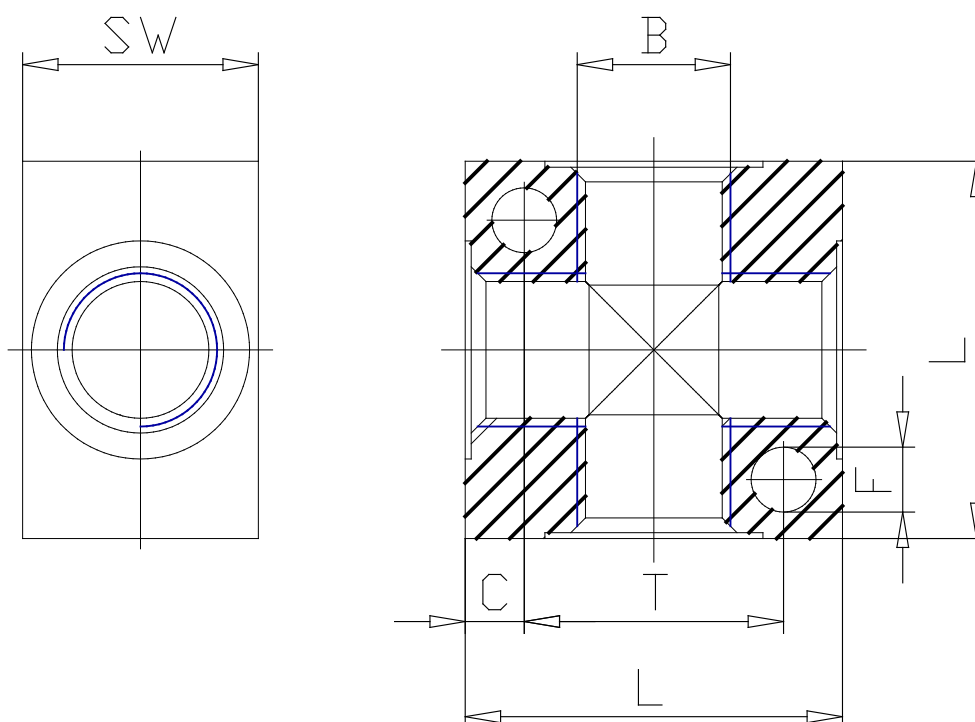

- Fittings Mod. 3033 NPTF

Product code: 3033 06-00

Datasheet creation date: 10/03/2025 02:52

Check the most updated document online [click here](#)

■ TECHNICAL DATA

Mod.	3033 06-00
------	------------

- Fittings Mod. 3033 NPTF

Product code: 3033 06-00

■ DIMENSIONS

NPTF	3/8
C (INCH)	0.276
F (INCH)	0.217
L (INCH)	1.575
T (INCH)	1.024
SW (INCH)	0.984