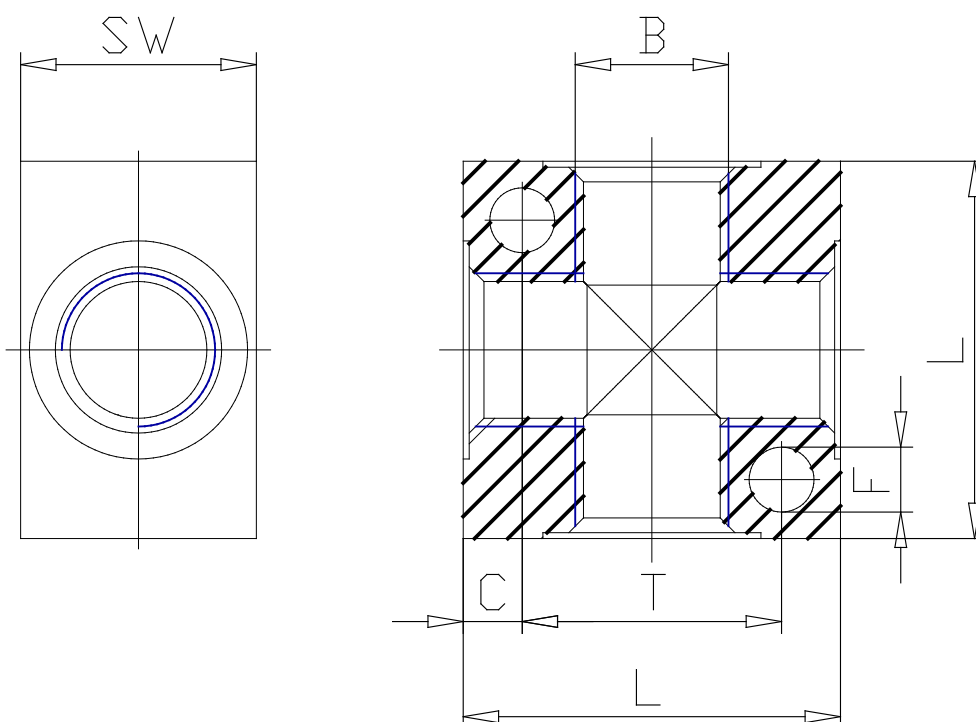

- Fittings Mod. 3033 NPTF

Product code: 3033 08-00

Datasheet creation date: 10/03/2025 02:52

Check the most updated document online [click here](#)

■ TECHNICAL DATA

Mod.	3033 08-00
------	------------

- Fittings Mod. 3033 NPTF

Product code: 3033 08-00

■ DIMENSIONS

NPTF	1/2
C (INCH)	0.315
F (INCH)	0.217
L (INCH)	1.969
T (INCH)	1.339
SW (INCH)	1.181