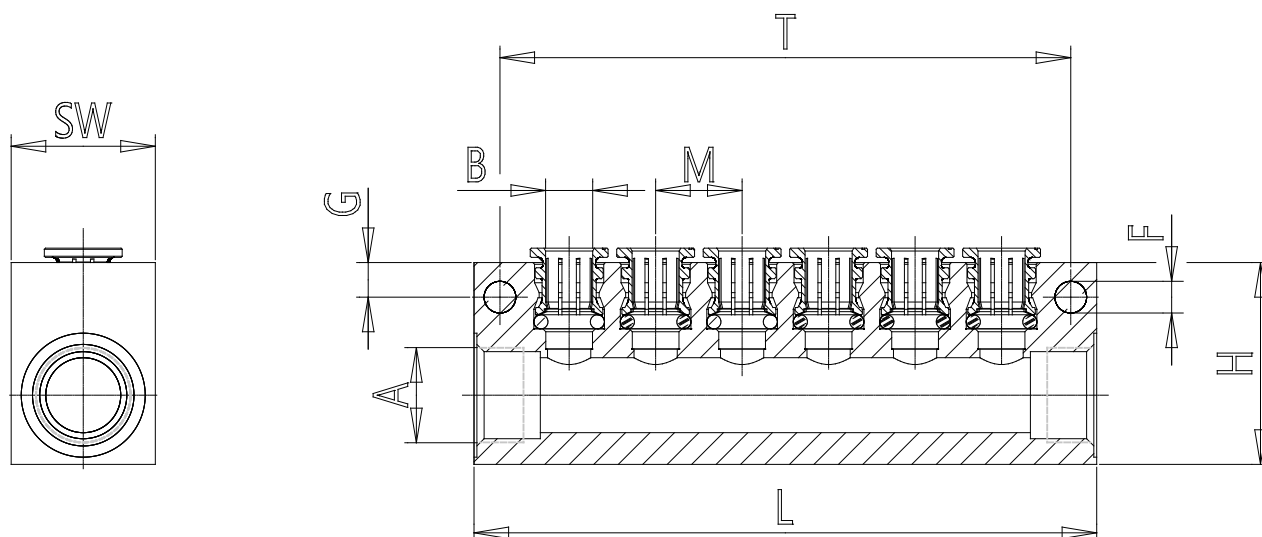

Mod. 3053 - Fittings Serie 2000

Product code: 3053 1/4-8L-4

Datasheet creation date: 10/03/2025 02:53

Check the most updated document online [click here](#)

■ TECHNICAL DATA

Mod.	3053 1/4-8L-4
------	---------------

Mod. 3053 - Fittings Serie 2000

Product code: 3053 1/4-8L-4

DIMENSIONS

A (mm)	G1/4
Single side exits	8
B (mm)	4
L (mm)	97
G (mm)	4.5
M (mm)	10
T (mm)	88
H (mm)	30
F (mm)	4.5
SW (mm)	20