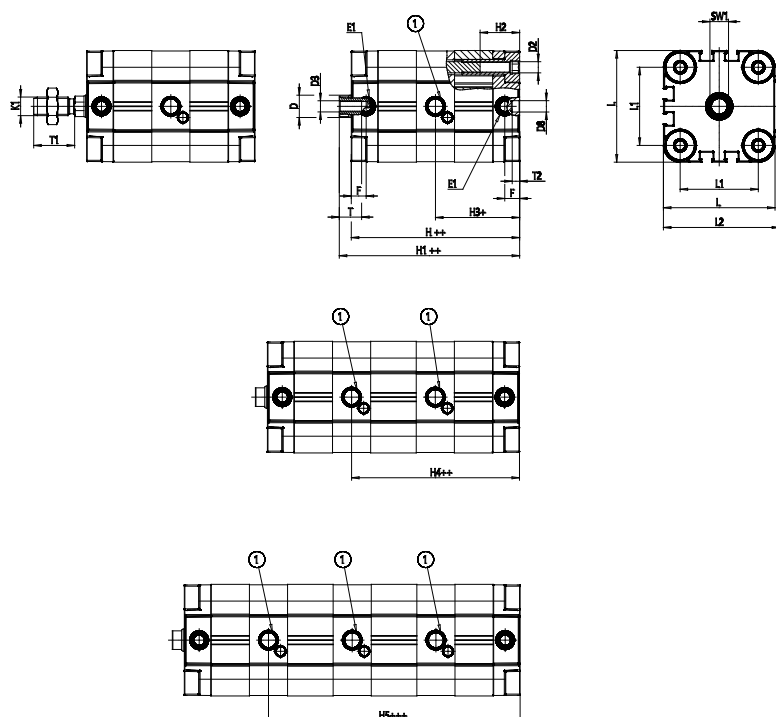

## Compact cylinders, Tandem version - Series 31

Product code: 31M2A032A025N3

Datasheet creation date: 07/03/2025 21:15

Check the most updated document online [click here](#)

### TECHNICAL DATA

<b>Series</b>	31
<b>Version</b>	M=male rod thread
<b>Operation</b>	2=double-acting
<b>Materials</b>	A = rolled stainless steel AISI 303 rod tube profile aluminium
<b>Diameter (mm)</b>	32
<b>Construction</b>	A = standard
<b>Stages</b>	3 = 3 stages
<b>Stroke (mm)</b>	25

### DIMENSIONS

ØD (mm)	12
D2	M6
D3	M6
ØD8 (mm)	6
E1	G1/8
F (mm)	8.0
H (mm)	46.5
H1 (mm)	90.5
H2 (mm)	21.5
H3 (mm)	72.5
H4 (mm)	0.0
K1	M10x1,25
L (mm)	50
L1 (mm)	32
L2 (mm)	52.0
T (mm)	12
T1 (mm)	22
T2 (mm)	4
SW1 (mm)	10