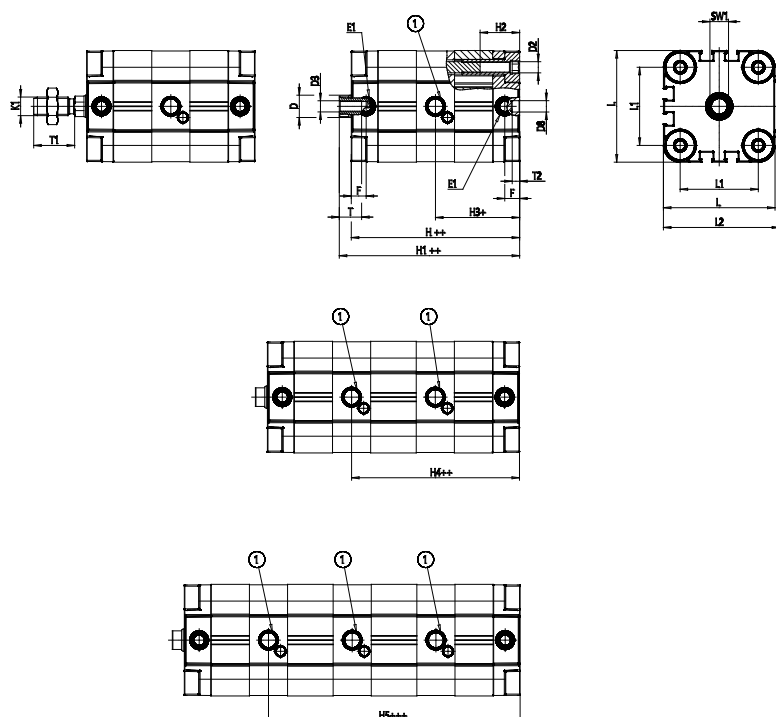

## Compact cylinders, Tandem version - Series 31

Product code: 31M2A032A125N3

Datasheet creation date: 07/03/2025 21:18

Check the most updated document online [click here](#)

### TECHNICAL DATA

<b>Series</b>	31
<b>Version</b>	M=male rod thread
<b>Operation</b>	2=double-acting
<b>Materials</b>	A = rolled stainless steel AISI 303 rod tube profile aluminium
<b>Diameter (mm)</b>	32
<b>Construction</b>	A = standard
<b>Stages</b>	3 = 3 stages
<b>Stroke (mm)</b>	125

## Compact cylinders, Tandem version - Series 31

Product code: 31M2A032A125N3

### DIMENSIONS

ØD (mm)	12
D2	M6
D3	M6
ØD8 (mm)	6
E1	G1/8
F (mm)	8.0
H (mm)	46.5
H1 (mm)	90.5
H2 (mm)	21.5
H3 (mm)	72.5
H4 (mm)	0.0
K1	M10x1,25
L (mm)	50
L1 (mm)	32
L2 (mm)	52.0
T (mm)	12
T1 (mm)	22
T2 (mm)	4
SW1 (mm)	10