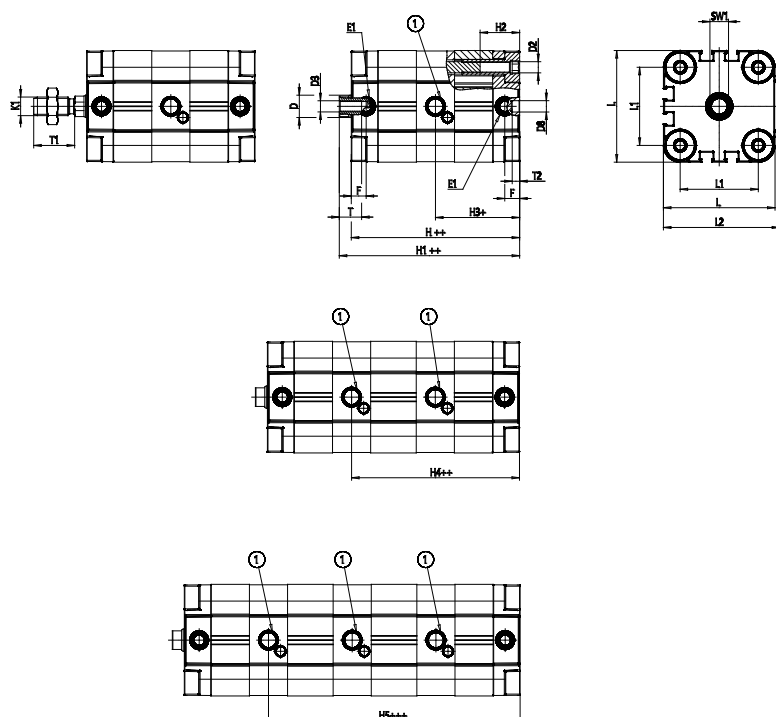

## Compact cylinders, Tandem version - Series 31

Product code: 31M2A063A005N2

Datasheet creation date: 07/03/2025 21:45

Check the most updated document online [click here](#)

### TECHNICAL DATA

<b>Series</b>	31
<b>Version</b>	M=male rod thread
<b>Operation</b>	2=double-acting
<b>Materials</b>	A = rolled stainless steel AISI 303 rod tube profile aluminium
<b>Diameter (mm)</b>	63
<b>Construction</b>	A = standard
<b>Stages</b>	2 = 2 stages
<b>Stroke (mm)</b>	5

### DIMENSIONS

ØD (mm)	16
D2	M10
D3	M8
ØD8 (mm)	8
E1	G1/8
F (mm)	8.0
H (mm)	50.0
H1 (mm)	100.5
H2 (mm)	26.0
H3 (mm)	81.5
H4 (mm)	0.0
K1	M12x1,25
L (mm)	87
L1 (mm)	62
L2 (mm)	91.0
T (mm)	12
T1 (mm)	24
T2 (mm)	4
SW1 (mm)	13