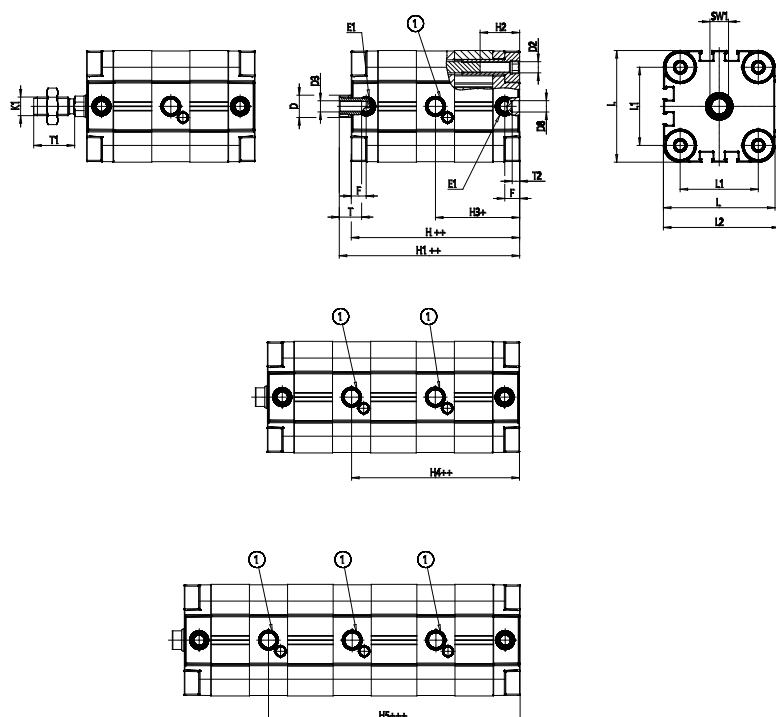

## Compact cylinders, Tandem version - Series 31

Product code: 31M2A100A030N4

Datasheet creation date: 07/03/2025 20:51

Check the most updated document online [click here](#)

### TECHNICAL DATA

<b>Series</b>	31
<b>Version</b>	M=male rod thread
<b>Operation</b>	2=double-acting
<b>Materials</b>	A = rolled stainless steel AISI 303 rod tube profile aluminium
<b>Diameter (mm)</b>	100
<b>Construction</b>	A = standard
<b>Stages</b>	4 = 4 stages
<b>Stroke (mm)</b>	30

## Compact cylinders, Tandem version - Series 31

Product code: 31M2A100A030N4

### DIMENSIONS

ØD (mm)	25
D2	M10
D3	M12
ØD8 (mm)	8
E1	G1/4
F (mm)	10.0
H (mm)	71.0
H1 (mm)	135.5
H2 (mm)	26.5
H3 (mm)	116.5
H4 (mm)	0.0
K1	M20x1,5
L (mm)	128
L1 (mm)	103
L2 (mm)	133.0
T (mm)	20
T1 (mm)	40
T2 (mm)	4
SW1 (mm)	22