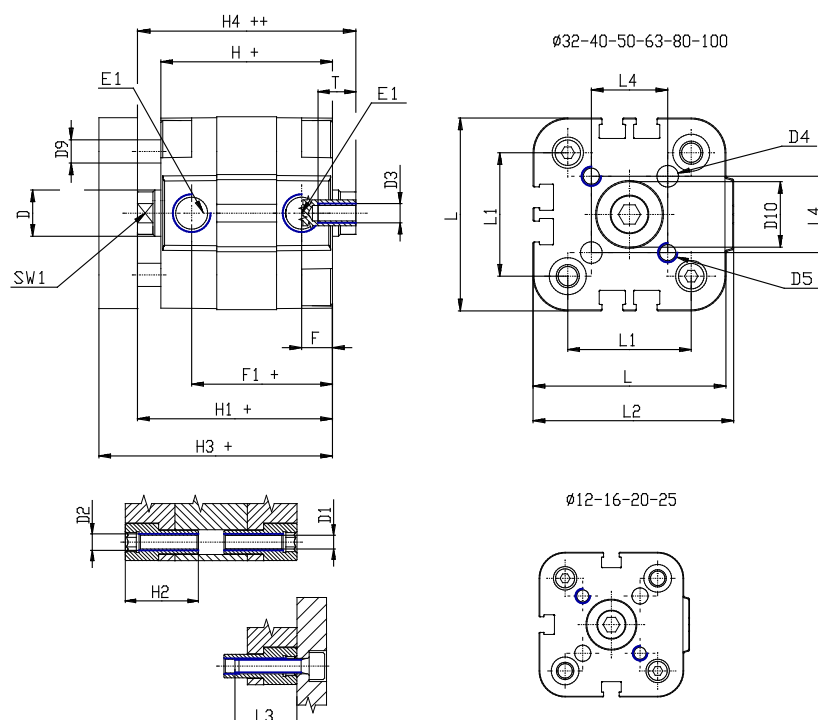

## Compact cylinders - Series 31

Product code: 31R3A050A300

Datasheet creation date: 07/03/2025 19:35

Check the most updated document online [click here](#)

### TECHNICAL DATA

<b>Series</b>	31
<b>Version</b>	R=non-rotating with flange only double acting
<b>Operation</b>	3=double-acting through rod
<b>Diameter (mm)</b>	50
<b>Stroke type</b>	standard
<b>Stroke (mm)</b>	300
<b>Rod seals material</b>	-
<b>Materials</b>	A = rolled stainless steel AISI 303 rod tube profile aluminium
<b>Construction</b>	A = standard

### DIMENSIONS

Ø D (mm)	16
Ø D1 (mm)	6.5
D2	M8
D3	M8
Ø D4 (mm)	6
D5	M6
Ø D8 (mm)	6
D9 (mm)	10
D10 (mm)	22
E1	G1\8
F (mm)	8.0
F1 (mm)	37.5
H (mm)	45.5
H1 (mm)	53.0
H2 (mm)	22.5
K1	M12x1,25
L (mm)	68
L1 (mm)	50
L2 (mm)	71.0
L3 (mm)	20
L4 (mm)	29.7
T (mm)	12
T1 (mm)	24

T2 (mm)	4
SW1 (mm)	13