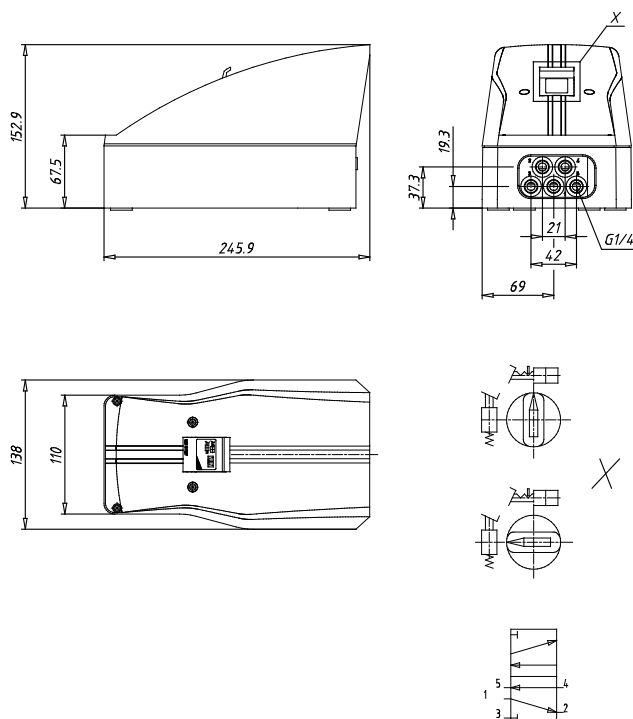

## Pneumatic/Electrical - foot operated pedal - Mod. 354 N-925/3E2-925

Product code: 354N-925

Datasheet creation date: 10/03/2025 12:07

Check the most updated document online [click here](#)

### TECHNICAL DATA

Mod.	354N-925
------	----------

## Pneumatic/Electrical - foot operated pedal - Mod. 354 N-925/3E2-925

Product code: 354N-925

### DIMENSIONS

Mod.	354N-925
------	----------