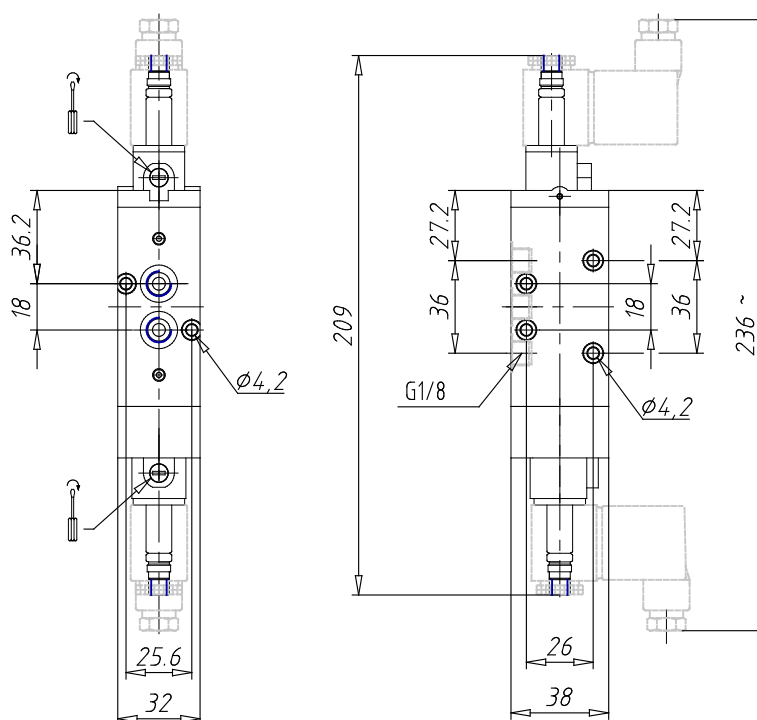

5/3-way solenoid valve, G1/8 - Series 4

Product code: 468-011-22-U77

Datasheet creation date: 10/03/2025 12:01

Check the most updated document online [click here](#)

TECHNICAL DATA

| | |
|-----------------------------------|----------------------|
| Mod. | 468-011-22 |
| Function | 5/3 CC |
| Flow rate (NI/min) | 600 |
| Operating pressure | 2.5 ÷ 10 |
| Type of manual override | = bistable, standard |
| Dimensions of the solenoid | U7 = PET / 22 x 22 |
| Solenoid voltage | 7 = 24 V DC |

5/3-way solenoid valve, G1/8 - Series 4

Product code: 468-011-22-U77

DIMENSIONS

| | |
|-----------------------------------|----------------------|
| Mod. | 468-011-22 |
| Function | 5/3 CC |
| Flow rate (NI/min) | 600 |
| Operating pressure | 2.5 ÷ 10 |
| Type of manual override | = bistable, standard |
| Dimensions of the solenoid | U7 = PET / 22 x 22 |
| Solenoid voltage | 7 = 24 V DC |