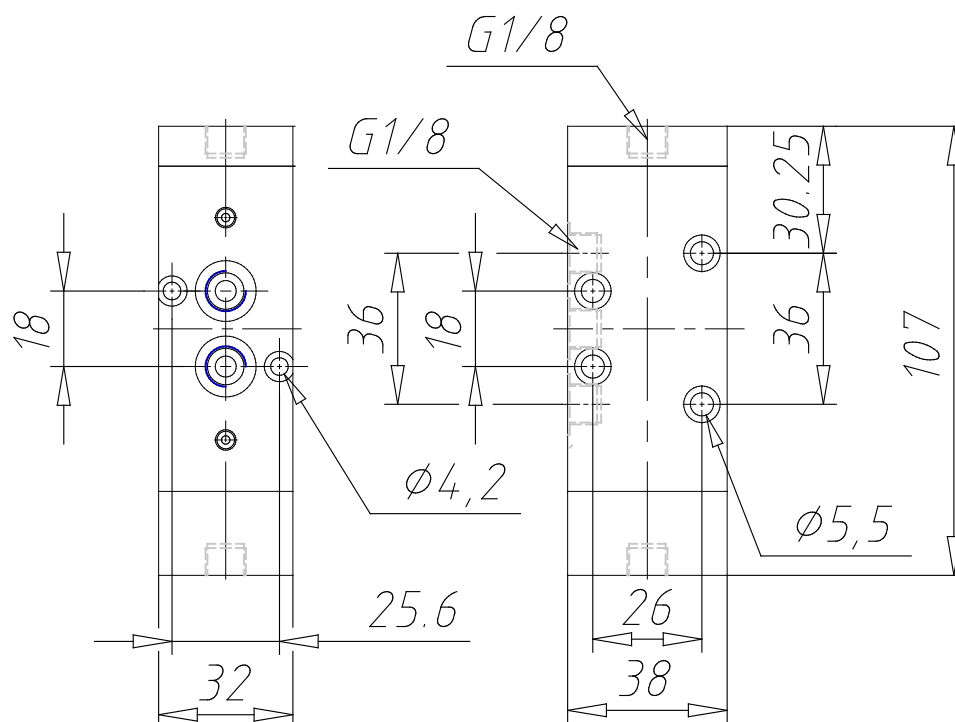

5/3-way closed-centre valve, G1/8 port, monostable, with central stable position - Series

Product code: 468-33

Datasheet creation date: 10/03/2025 12:01

Check the most updated document online [click here](#)

TECHNICAL DATA

Mod.	468-33
Mounting	Without base/conv.
Function	5/3 CC
Flow rate	700
P. min pilot. (bar)	2.5

5/3-way closed-centre valve, G1/8 port, monostable, with central stable position - Series

Product code: 468-33

DIMENSIONS

Mod.	468-33
Mounting	Without base/conv.
Function	5/3 CC
Flow rate	700
P. min pilot. (bar)	2.5