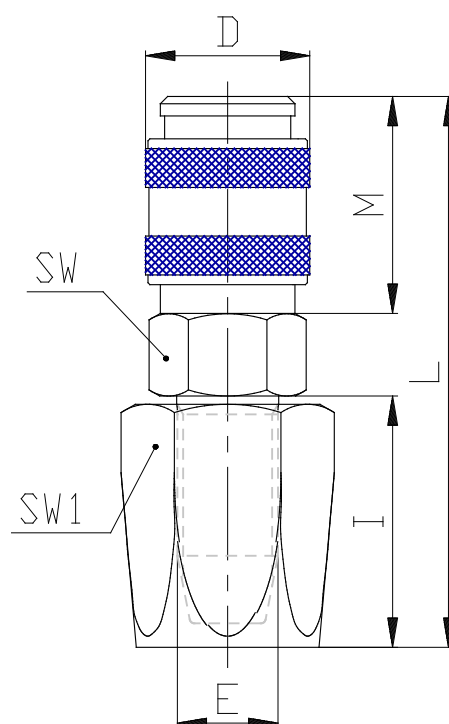

Mod. 5057-5087 - Series 5000 Quick-release couplings

Product code: 5057 6X14

Datasheet creation date: 10/03/2025 01:50

Check the most updated document online [click here](#)

■ TECHNICAL DATA

Mod.	5057 6X14
------	-----------

Mod. 5057-5087 - Series 5000 Quick-release couplings

Product code: 5057 6X14

DIMENSIONS

Tube (mm)	6x14
Ø (mm)	5
E (mm)	9
D (mm)	17
I (mm)	25
L (mm)	54.5
M (mm)	20.5
SW (mm)	17
SW1 (mm)	17