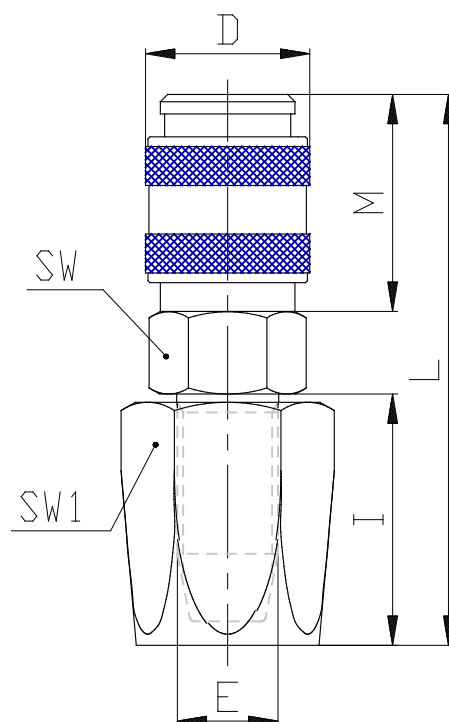

Mod. 5057-5087 - Series 5000 Quick-release couplings

Product code: 5087 13X23

Datasheet creation date: 10/03/2025 01:51

Check the most updated document online [click here](#)

■ TECHNICAL DATA

| | |
|------|------------|
| Mod. | 5087 13X23 |
|------|------------|

Mod. 5057-5087 - Series 5000 Quick-release couplings

Product code: 5087 13X23

DIMENSIONS

| | |
|-----------|-------|
| Tube (mm) | 13x23 |
| Ø (mm) | 7 |
| E (mm) | 15 |
| D (mm) | 25 |
| I (mm) | 37 |
| L (mm) | 76.5 |
| M (mm) | 34.5 |
| SW (mm) | 22 |
| SW1 (mm) | 27 |