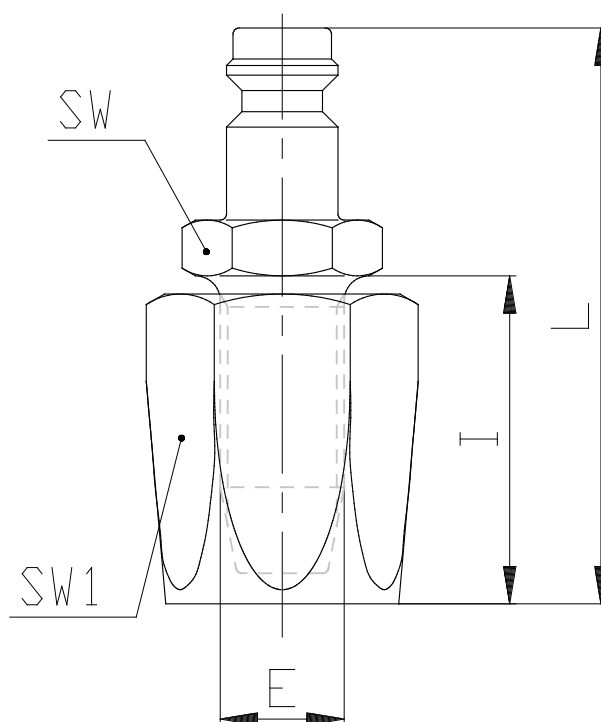

Mod. 5750-5780 - Series 5000 Quick-release couplings

Product code: 5750 6X14

Datasheet creation date: 10/03/2025 01:51

Check the most updated document online [click here](#)

■ TECHNICAL DATA

Mod.	5750 6X14
------	-----------

Mod. 5750-5780 - Series 5000 Quick-release couplings

Product code: 5750 6X14

DIMENSIONS

Tube (mm)	6x14
Ø (mm)	5
E (mm)	9
I (mm)	25
L (mm)	45
SW (mm)	14
SW1 (mm)	17