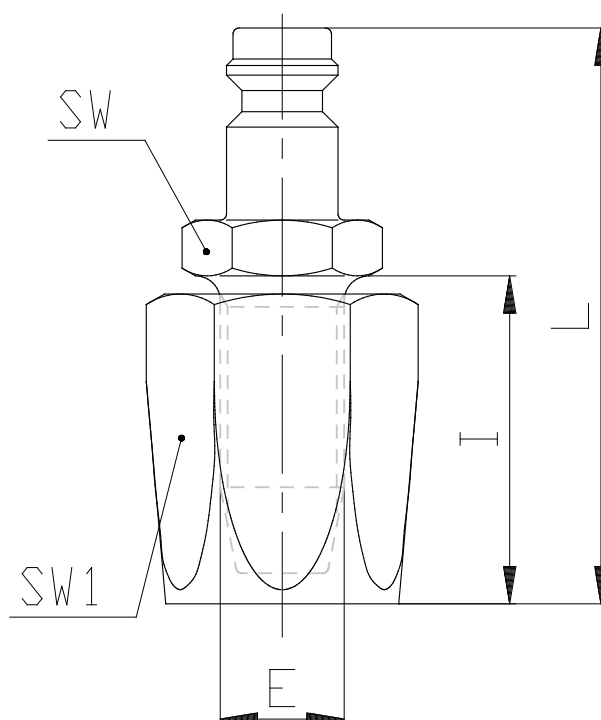

Mod. 5750-5780 - Series 5000 Quick-release couplings

Product code: 5780 6X14

Datasheet creation date: 10/03/2025 01:51

Check the most updated document online [click here](#)

■ TECHNICAL DATA

Mod.	5780 6X14
------	-----------

Mod. 5750-5780 - Series 5000 Quick-release couplings

Product code: 5780 6X14

DIMENSIONS

Tube (mm)	6x14
Ø (mm)	7
E (mm)	9
I (mm)	25
L (mm)	50
SW (mm)	14
SW1 (mm)	17