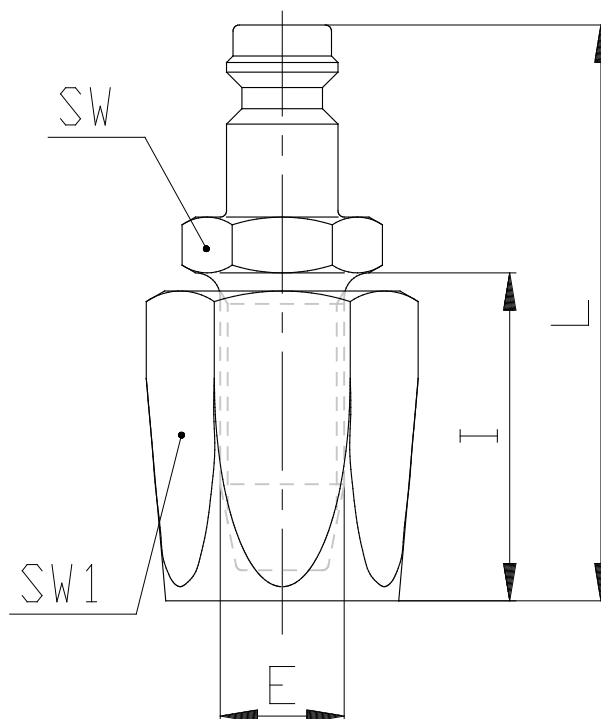

Mod. 5750-5780 - Series 5000 Quick-release couplings

Product code: 5780 8X17

Datasheet creation date: 10/03/2025 01:51

Check the most updated document online [click here](#)

■ TECHNICAL DATA

Mod.	5780 8X17
------	-----------

Mod. 5750-5780 - Series 5000 Quick-release couplings

Product code: 5780 8X17

DIMENSIONS

Tube (mm)	8x17
Ø (mm)	7
E (mm)	10
I (mm)	25
L (mm)	50
SW (mm)	14
SW1 (mm)	19