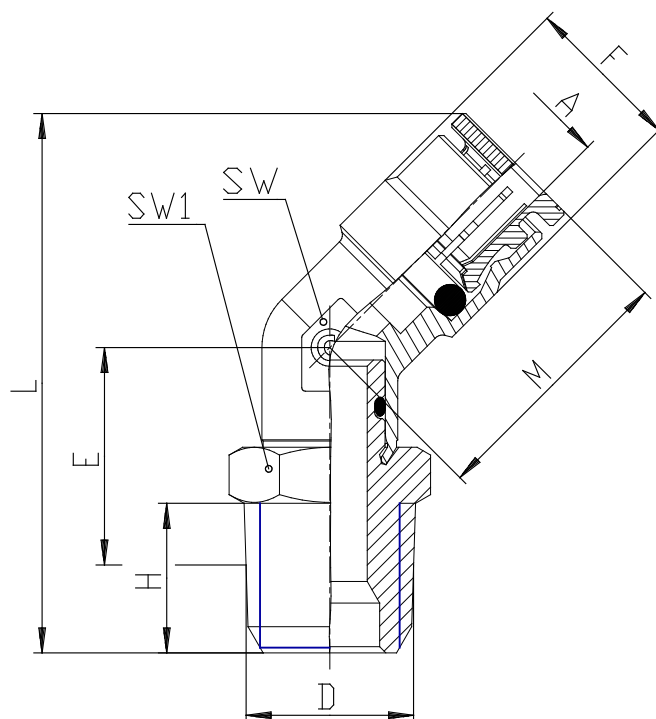

Mod. 6110 - Fittings Serie 6000 inch

Product code: 6110 06-06

Datasheet creation date: 19/05/2026 23:23

Check the most updated document online [click here](#)

■ TECHNICAL DATA

Mod. (mm)	6110 06-06
-----------	------------

Mod. 6110 - Fittings Serie 6000 inch

Product code: 6110 06-06

DIMENSIONS

A (INCH)	3/8
D (INCH)	3/8
E (INCH)	0.748
F (INCH)	0.650
H (INCH)	0.472
L (INCH)	1.969
M (INCH)	1.043
SW (INCH)	0.591
SW1 (INCH)	0.748