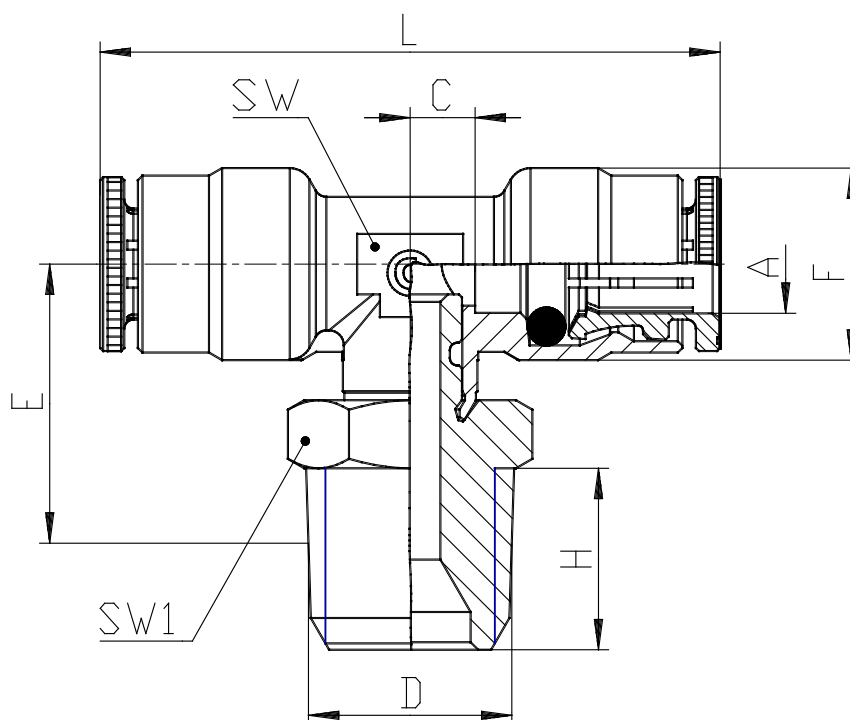

## Mod. 6430 - Fittings Serie 6000 inch

Product code: 6430 53-02

Datasheet creation date: 10/03/2025 09:24

Check the most updated document online [click here](#)

### TECHNICAL DATA

Mod.	6430 53-02
------	------------

## Mod. 6430 - Fittings Serie 6000 inch

Product code: 6430 53-02

### DIMENSIONS

<b>A</b>	5/32
<b>D</b>	1/8
<b>C (INCH)</b>	0.138
<b>E (INCH)</b>	0.591
<b>F (INCH)</b>	0.354
<b>H (INCH)</b>	0.315
<b>L (INCH)</b>	1.378
<b>SW (INCH)</b>	0.315
<b>SW1 (INCH)</b>	0.472