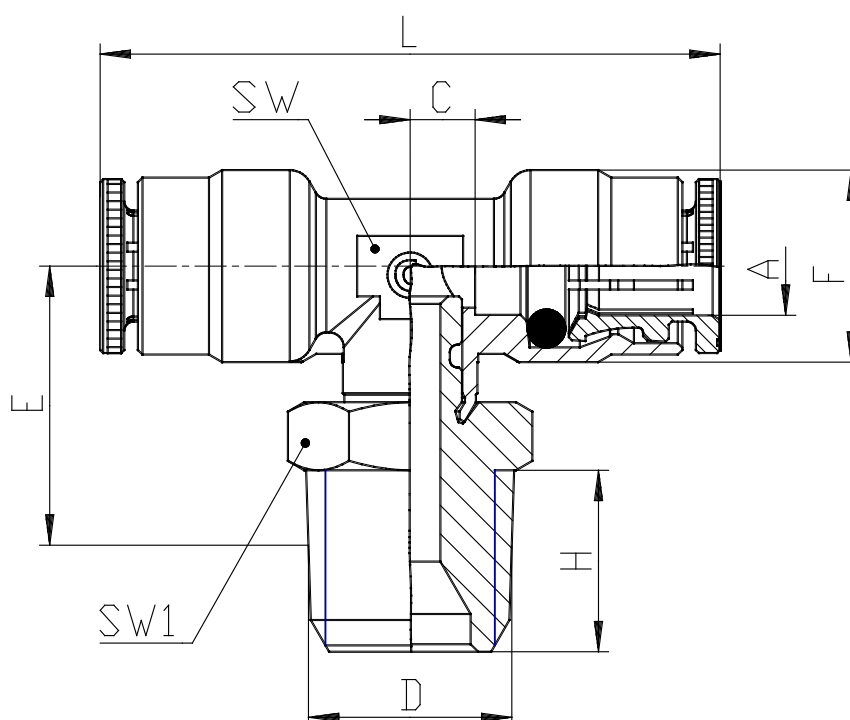

Mod. 6430 - Fittings Serie 6000 inch

Product code: 6430 53-04

Datasheet creation date: 10/03/2025 09:24

Check the most updated document online [click here](#)

TECHNICAL DATA

Mod.	6430 53-04
------	------------

Mod. 6430 - Fittings Serie 6000 inch

Product code: 6430 53-04

DIMENSIONS

A	5/32
D	1/4
C (INCH)	0.138
E (INCH)	0.610
F (INCH)	0.354
H (INCH)	0.472
L (INCH)	1.378
SW (INCH)	0.315
SW1 (INCH)	0.551