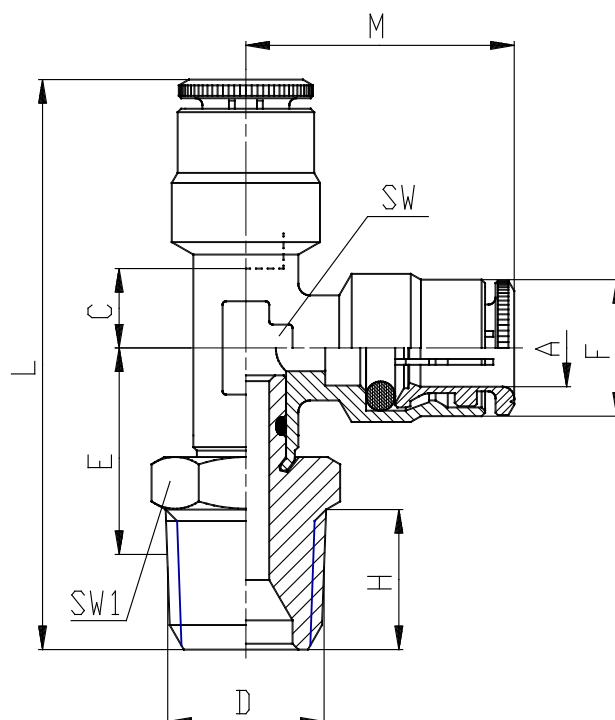

Mod. 6440 - Fittings Serie 6000 inch

Product code: 6440 53-02

Datasheet creation date: 10/03/2025 09:25

Check the most updated document online [click here](#)

TECHNICAL DATA

Mod.	6440 53-02
------	------------

Mod. 6440 - Fittings Serie 6000 inch

Product code: 6440 53-02

DIMENSIONS

A	5/32
D	1/8
C (INCH)	0.138
E (INCH)	0.591
F (INCH)	0.354
H (INCH)	0.315
L (INCH)	5.780
SW (INCH)	0.315
SW1 (INCH)	0.472