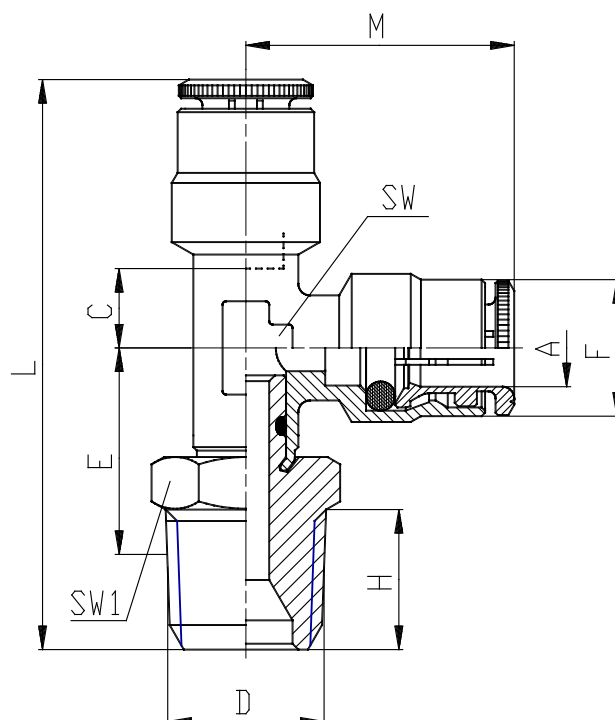

Mod. 6440 - Fittings Serie 6000 inch

Product code: 6440 53-04

Datasheet creation date: 10/03/2025 09:25

Check the most updated document online [click here](#)

TECHNICAL DATA

Mod.	6440 53-04
------	------------

Mod. 6440 - Fittings Serie 6000 inch

Product code: 6440 53-04

DIMENSIONS

A	5/32
D	1/4
C (INCH)	0.138
E (INCH)	0.610
F (INCH)	0.354
H (INCH)	0.472
L (INCH)	8.799
SW (INCH)	0.315
SW1 (INCH)	0.551