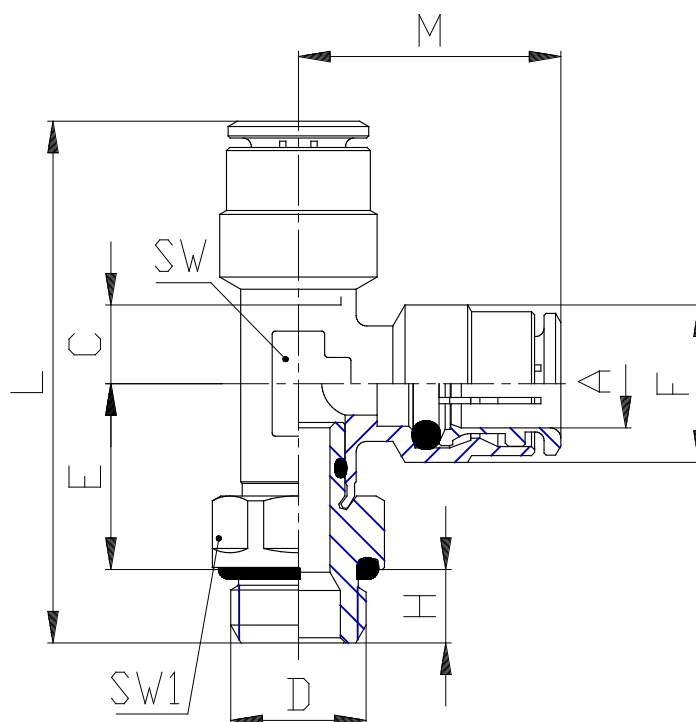

## Mod. 6442 - Series 6000 fittings

Product code: 6442 10-1/4

Datasheet creation date: 10/03/2025 09:26

Check the most updated document online [click here](#)

### TECHNICAL DATA

Mod.	6442 10-1/4
------	-------------

## Mod. 6442 - Series 6000 fittings

Product code: 6442 10-1/4

### DIMENSIONS

<b>A (mm)</b>	10
<b>D</b>	G1/4
<b>C (mm)</b>	5.8
<b>E (mm)</b>	19.5
<b>F (mm)</b>	16.5
<b>H (mm)</b>	7
<b>L (mm)</b>	52.5
<b>M (mm)</b>	26.0
<b>SW (mm)</b>	13
<b>SW1 (mm)</b>	15