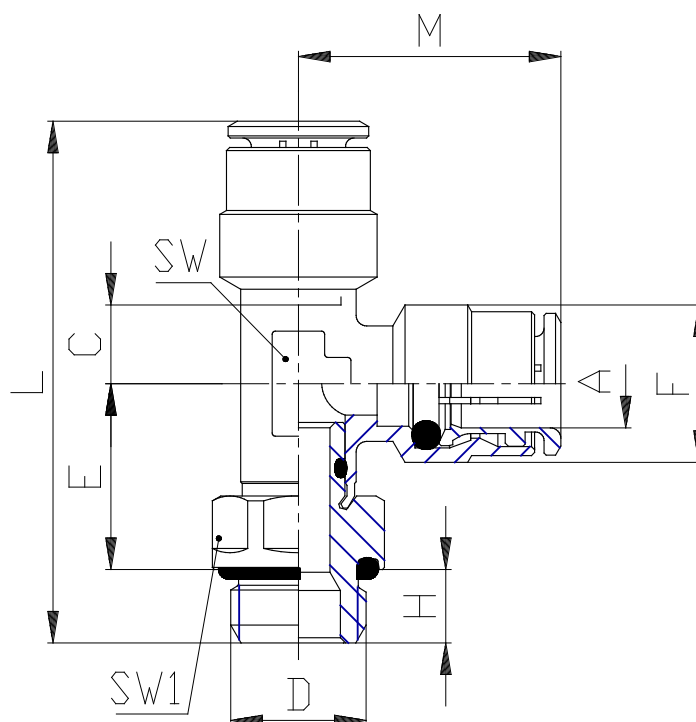

## Mod. 6442 - Series 6000 fittings

Product code: 6442 10-3/8

Datasheet creation date: 10/03/2025 09:26

Check the most updated document online [click here](#)

### TECHNICAL DATA

Mod.	6442 10-3/8
------	-------------

## Mod. 6442 - Series 6000 fittings

Product code: 6442 10-3/8

### DIMENSIONS

<b>A (mm)</b>	10
<b>D</b>	G3/8
<b>C (mm)</b>	5.8
<b>E (mm)</b>	19.5
<b>F (mm)</b>	16.5
<b>H (mm)</b>	7
<b>L (mm)</b>	52.5
<b>M (mm)</b>	26.0
<b>SW (mm)</b>	13
<b>SW1 (mm)</b>	19