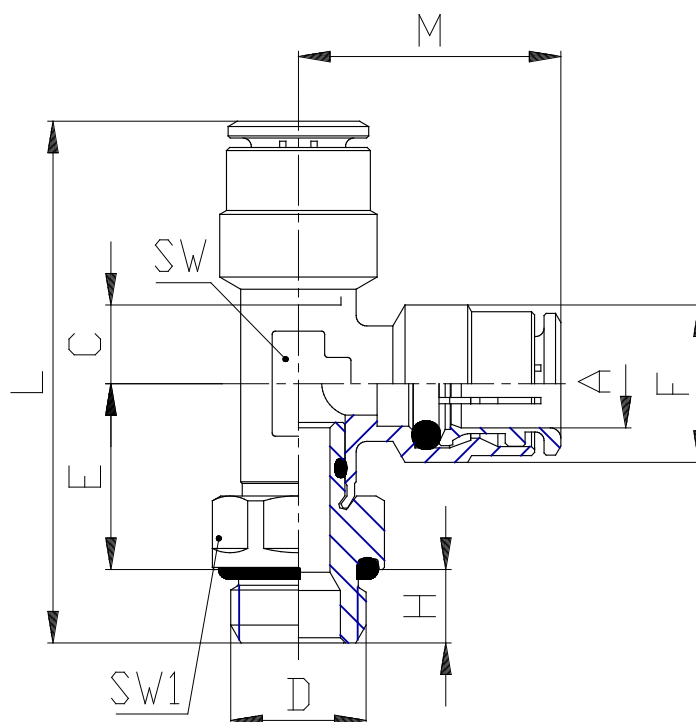

Mod. 6442 - Series 6000 fittings

Product code: 6442 12-1/4

Datasheet creation date: 10/03/2025 09:26

Check the most updated document online [click here](#)

TECHNICAL DATA

Mod.	6442 12-1/4
------	-------------

Mod. 6442 - Series 6000 fittings

Product code: 6442 12-1/4

DIMENSIONS

A (mm)	12
D	G1/4
C (mm)	7.3
E (mm)	20.0
F (mm)	19.5
H (mm)	7
L (mm)	53.5
M (mm)	26.5
SW (mm)	15
SW1 (mm)	17