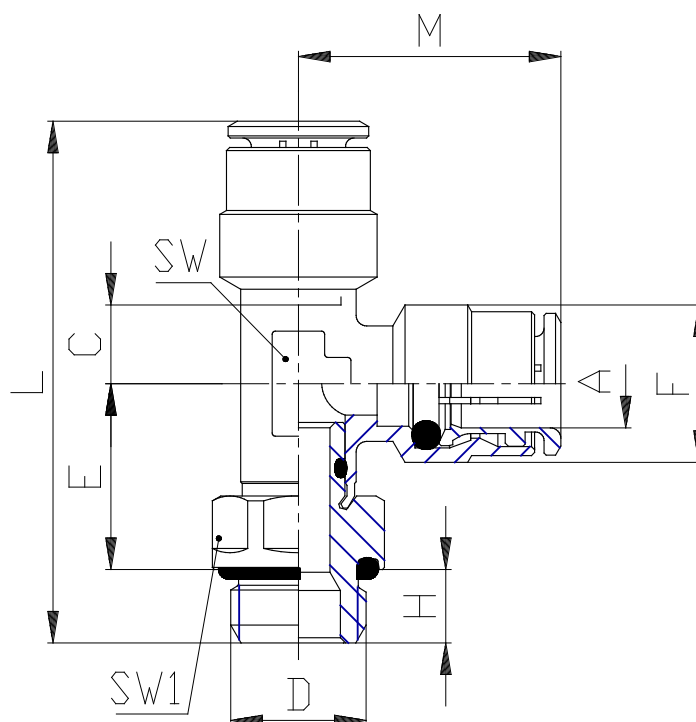

Mod. 6442 - Series 6000 fittings

Product code: 6442 12-3/8

Datasheet creation date: 10/03/2025 09:26

Check the most updated document online [click here](#)

TECHNICAL DATA

Mod.	6442 12-3/8
------	-------------

Mod. 6442 - Series 6000 fittings

Product code: 6442 12-3/8

DIMENSIONS

A (mm)	12
D	G3/8
C (mm)	7.3
E (mm)	20.5
F (mm)	19.5
H (mm)	7
L (mm)	54.0
M (mm)	26.5
SW (mm)	15
SW1 (mm)	19