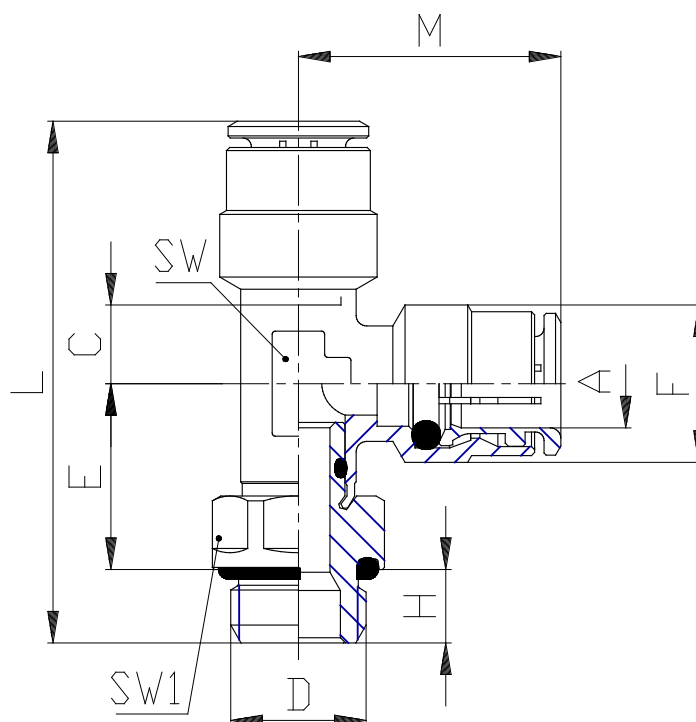

Mod. 6442 - Series 6000 fittings

Product code: 6442 4-1/8

Datasheet creation date: 10/03/2025 09:26

Check the most updated document online [click here](#)

TECHNICAL DATA

| | |
|------|------------|
| Mod. | 6442 4-1/8 |
|------|------------|

Mod. 6442 - Series 6000 fittings

Product code: 6442 4-1/8

DIMENSIONS

| | |
|-----------------|------|
| A (mm) | 4 |
| D | G1/8 |
| C (mm) | 3.5 |
| E (mm) | 14.5 |
| F (mm) | 9.0 |
| H (mm) | 6 |
| L (mm) | 38.0 |
| M (mm) | 17.5 |
| SW (mm) | 8 |
| SW1 (mm) | 12 |