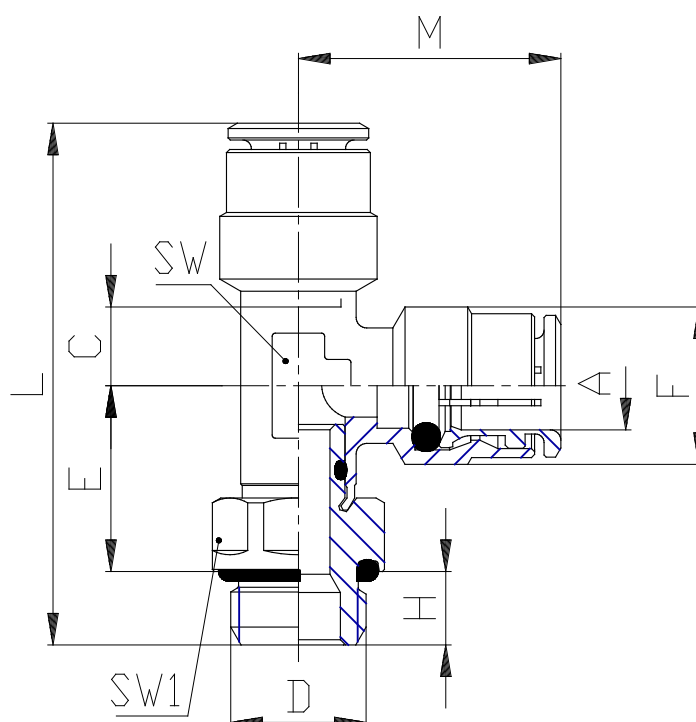

## Mod. 6442 - Series 6000 fittings

Product code: 6442 4-M5

Datasheet creation date: 10/03/2025 09:26

Check the most updated document online [click here](#)

### TECHNICAL DATA

Mod.	6442 4-M5
------	-----------

## Mod. 6442 - Series 6000 fittings

Product code: 6442 4-M5

### DIMENSIONS

<b>A (mm)</b>	4
<b>D</b>	M5
<b>C (mm)</b>	3.5
<b>E (mm)</b>	12.5
<b>F (mm)</b>	9.0
<b>H (mm)</b>	4
<b>L (mm)</b>	34.0
<b>M (mm)</b>	17.5
<b>SW (mm)</b>	8
<b>SW1 (mm)</b>	8