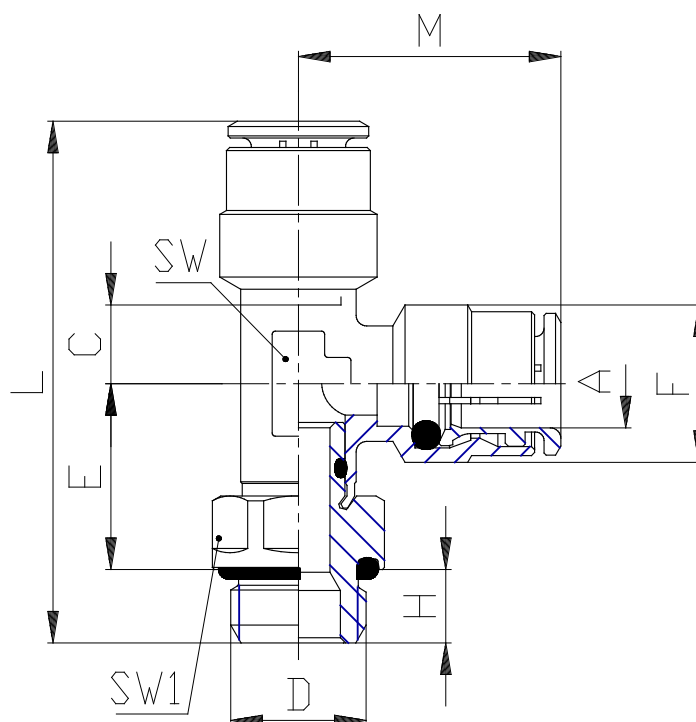

Mod. 6442 - Series 6000 fittings

Product code: 6442 6-1/4

Datasheet creation date: 10/03/2025 09:26

Check the most updated document online [click here](#)

TECHNICAL DATA

Mod.	6442 6-1/4
------	------------

Mod. 6442 - Series 6000 fittings

Product code: 6442 6-1/4

DIMENSIONS

A (mm)	6
D	G1/4
C (mm)	4.0
E (mm)	16.0
F (mm)	12.7
H (mm)	7
L (mm)	43.0
M (mm)	20.0
SW (mm)	9
SW1 (mm)	15