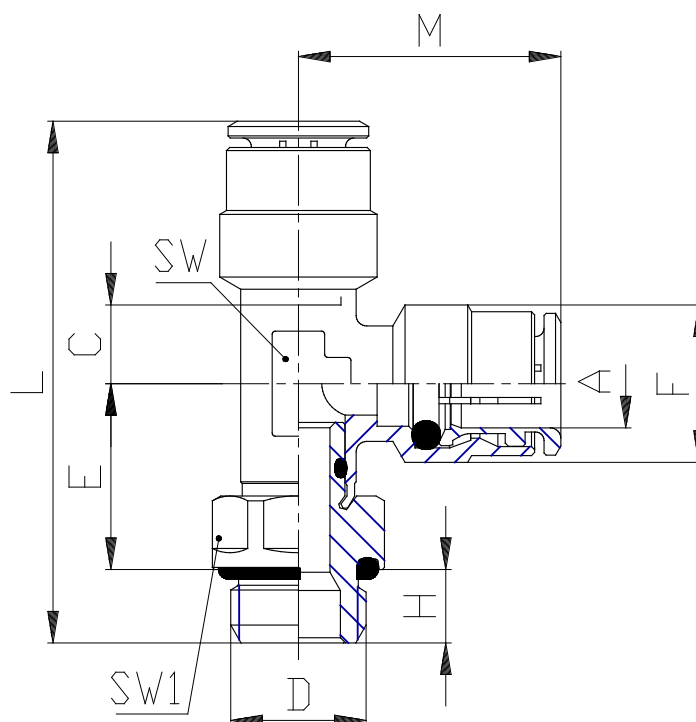

Mod. 6442 - Series 6000 fittings

Product code: 6442 6-1/8

Datasheet creation date: 10/03/2025 09:26

Check the most updated document online [click here](#)

TECHNICAL DATA

Mod.	6442 6-1/8
------	------------

Mod. 6442 - Series 6000 fittings

Product code: 6442 6-1/8

DIMENSIONS

A (mm)	6
D	G1/8
C (mm)	4.0
E (mm)	15.0
F (mm)	12.7
H (mm)	6
L (mm)	41.0
M (mm)	20.0
SW (mm)	9
SW1 (mm)	12