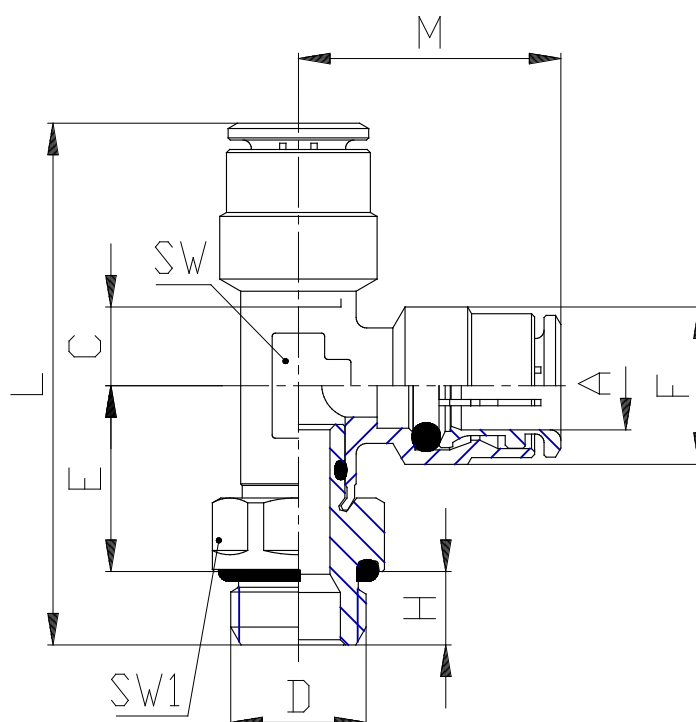

## Mod. 6442 - Series 6000 fittings

Product code: 6442 8-1/4

Datasheet creation date: 10/03/2025 09:26

Check the most updated document online [click here](#)

### TECHNICAL DATA

Mod.	6442 8-1/4
------	------------

## Mod. 6442 - Series 6000 fittings

Product code: 6442 8-1/4

### DIMENSIONS

<b>A (mm)</b>	8
<b>D</b>	G1/4
<b>C (mm)</b>	5.0
<b>E (mm)</b>	17.0
<b>F (mm)</b>	14.2
<b>H (mm)</b>	7
<b>L (mm)</b>	46.5
<b>M (mm)</b>	22.5
<b>SW (mm)</b>	11
<b>SW1 (mm)</b>	15