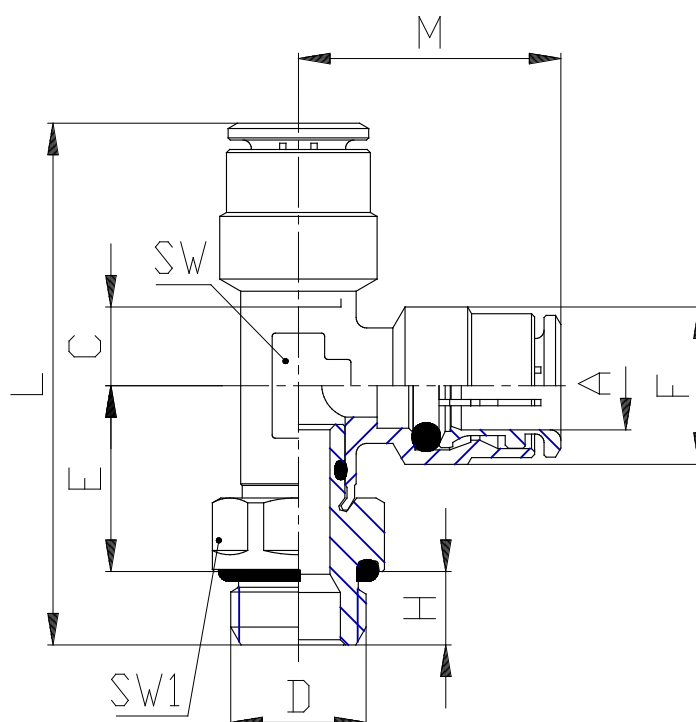

## Mod. 6442 - Series 6000 fittings

Product code: 6442 8-1/8

Datasheet creation date: 10/03/2025 09:26

Check the most updated document online [click here](#)

### TECHNICAL DATA

Mod.	6442 8-1/8
------	------------

## Mod. 6442 - Series 6000 fittings

Product code: 6442 8-1/8

### DIMENSIONS

<b>A (mm)</b>	8
<b>D</b>	G1/8
<b>C (mm)</b>	5.0
<b>E (mm)</b>	16.0
<b>F (mm)</b>	14.2
<b>H (mm)</b>	6
<b>L (mm)</b>	44.5
<b>M (mm)</b>	22.5
<b>SW (mm)</b>	11
<b>SW1 (mm)</b>	12