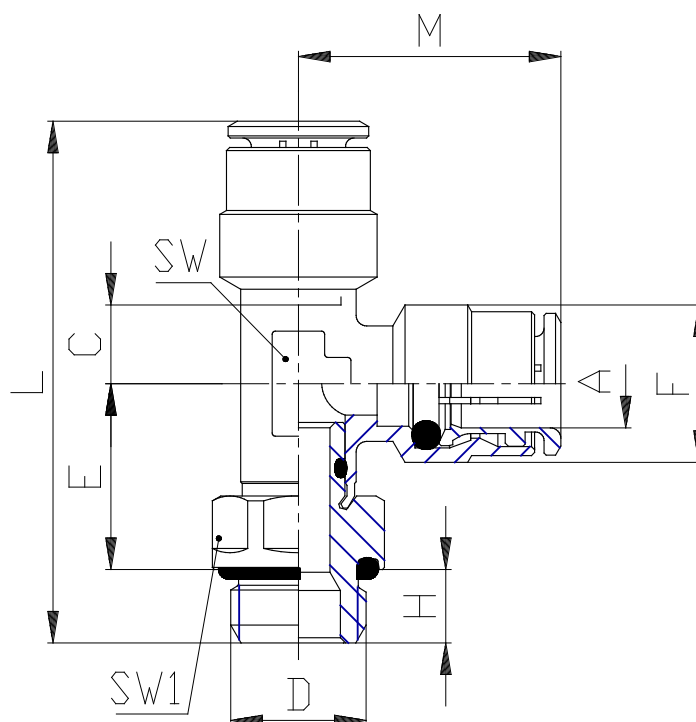

Mod. 6442 - Series 6000 fittings

Product code: 6442 8-3/8

Datasheet creation date: 10/03/2025 09:26

Check the most updated document online [click here](#)

TECHNICAL DATA

Mod.	6442 8-3/8
------	------------

Mod. 6442 - Series 6000 fittings

Product code: 6442 8-3/8

DIMENSIONS

A (mm)	8
D	G3/8
C (mm)	5.0
E (mm)	17.0
F (mm)	14.2
H (mm)	7
L (mm)	46.5
M (mm)	22.5
SW (mm)	11
SW1 (mm)	19