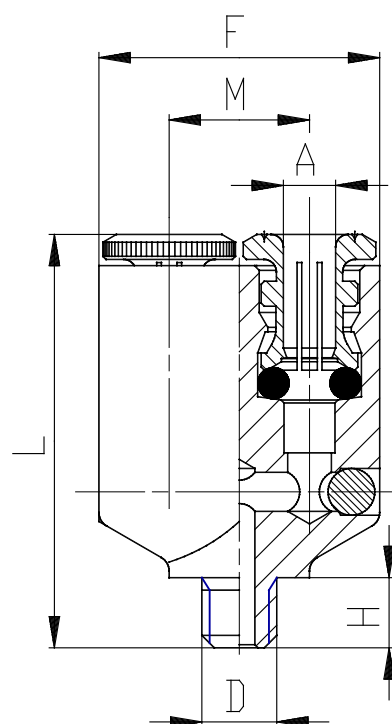

Mod. 6451 - Fittings Serie 6000 inch

Product code: 6451 02-32

Datasheet creation date: 10/03/2025 09:26

Check the most updated document online [click here](#)

TECHNICAL DATA

Mod.	6451 02-32
------	------------

Mod. 6451 - Fittings Serie 6000 inch

Product code: 6451 02-32

DIMENSIONS

A	1/8
D	10-32
F (INCH)	0.709
H (INCH)	0.177
M (INCH)	0.354
L (INCH)	1.043
SW (INCH)	0.000