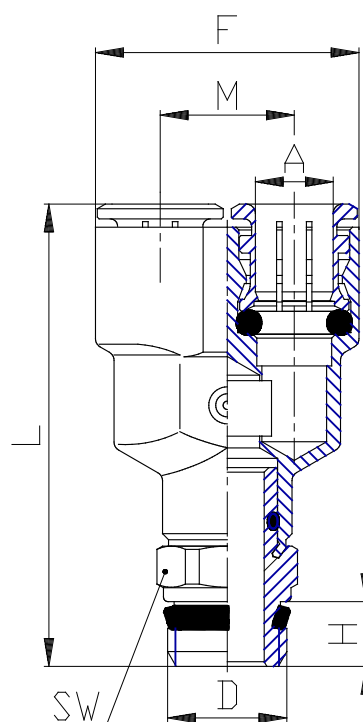

## Mod. 6451 & Mod. S6450 - Series 6000 fittings

Product code: 6451 4-M5

Datasheet creation date: 10/03/2025 09:26

Check the most updated document online [click here](#)

### TECHNICAL DATA

Mod.	6451 4-M5
------	-----------

## Mod. 6451 & Mod. S6450 - Series 6000 fittings

Product code: 6451 4-M5

### DIMENSIONS

<b>A (mm)</b>	4
<b>D</b>	M5
<b>F (mm)</b>	18.0
<b>H (mm)</b>	4.0
<b>L (mm)</b>	26.5
<b>M (mm)</b>	9.0
<b>SW (mm)</b>	-
<b>ASM</b>	*non swivel, with Mod. 2661 assembled