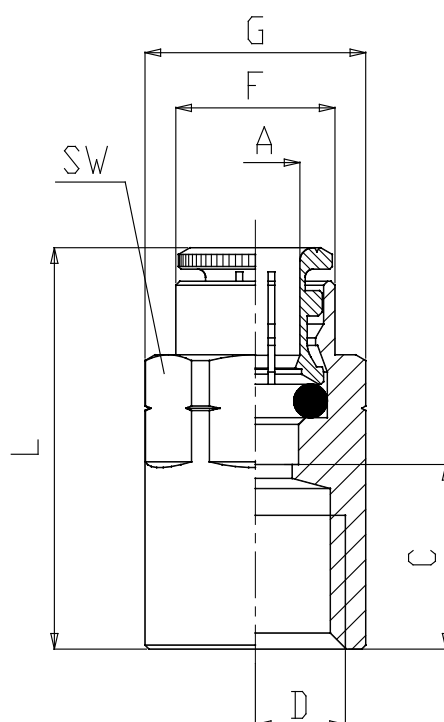

Mod. 6463 - Fittings Serie 6000 inch

Product code: 6463 04-04

Datasheet creation date: 10/03/2025 09:27

Check the most updated document online [click here](#)

■ TECHNICAL DATA

Mod.	6463 04-04
------	------------

Mod. 6463 - Fittings Serie 6000 inch

Product code: 6463 04-04

DIMENSIONS

A	1/4
D	1/4
C (INCH)	0.543
F (INCH)	0.469
G (INCH)	0.650
H (INCH)	0.256
L (INCH)	1.181
SW (INCH)	0.591