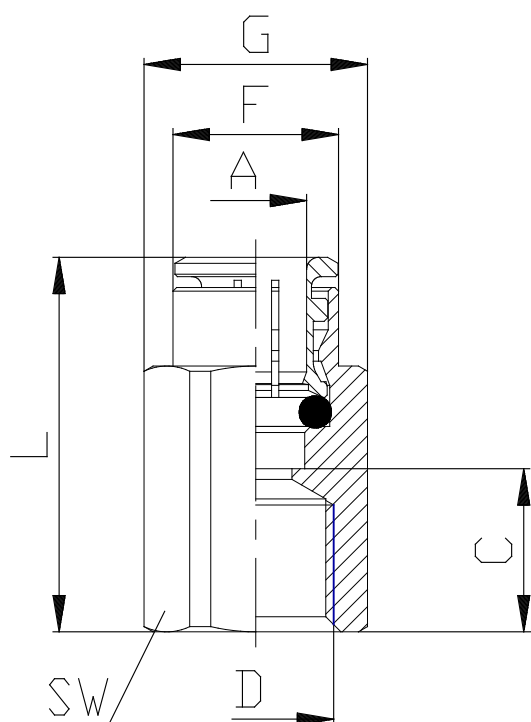

Mod. 6463 - Series 6000 fittings

Product code: 6463 10-1/4

Datasheet creation date: 10/03/2025 09:27

Check the most updated document online [click here](#)

■ TECHNICAL DATA

Mod.	6463 10-1/4
------	-------------

Mod. 6463 - Series 6000 fittings

Product code: 6463 10-1/4

DIMENSIONS

A (mm)	10
D (mm)	G1/4
C (mm)	11.5
F (mm)	16.3
G (mm)	18.5
L (mm)	31.5
SW (mm)	17