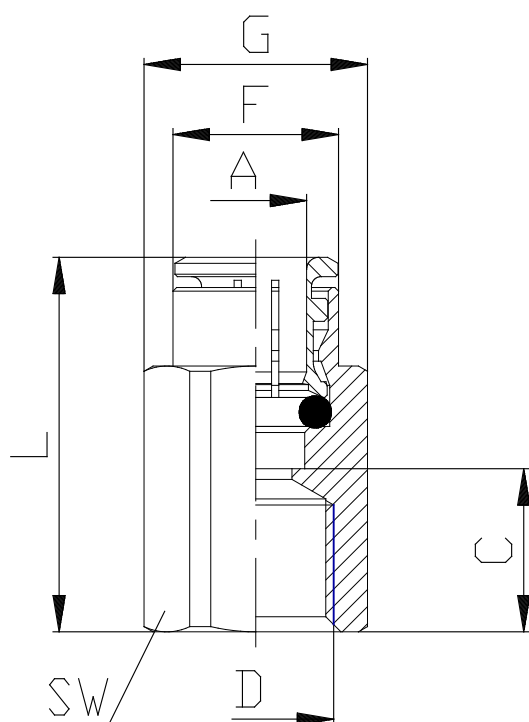

Mod. 6463 - Series 6000 fittings

Product code: 6463 4-1/8

Datasheet creation date: 10/03/2025 09:27

Check the most updated document online [click here](#)

■ TECHNICAL DATA

Mod.	6463 4-1/8
------	------------

Mod. 6463 - Series 6000 fittings

Product code: 6463 4-1/8

DIMENSIONS

A (mm)	4
D (mm)	G1/8
C (mm)	10.0
F (mm)	9.0
G (mm)	13.0
L (mm)	24.0
SW (mm)	12