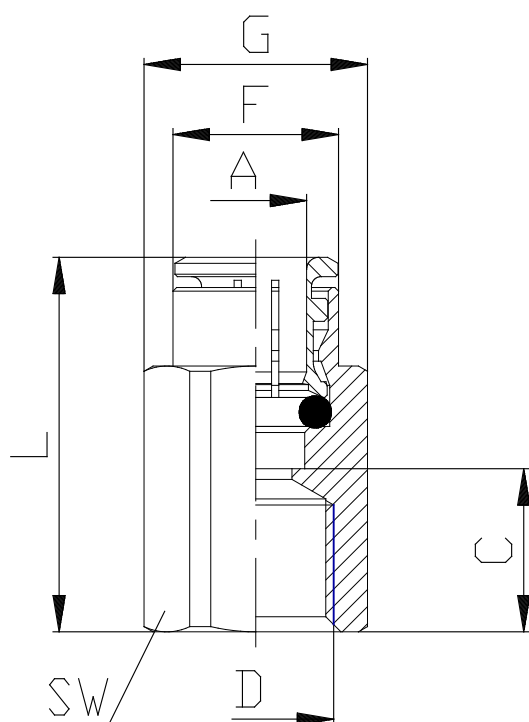

Mod. 6463 - Series 6000 fittings

Product code: 6463 4-M5

Datasheet creation date: 10/03/2025 09:27

Check the most updated document online [click here](#)

■ TECHNICAL DATA

Mod.	6463 4-M5
------	-----------

Mod. 6463 - Series 6000 fittings

Product code: 6463 4-M5

DIMENSIONS

A (mm)	4
D (mm)	M5
C (mm)	6.5
F (mm)	7.8
G (mm)	8.8
L (mm)	20.5
SW (mm)	8