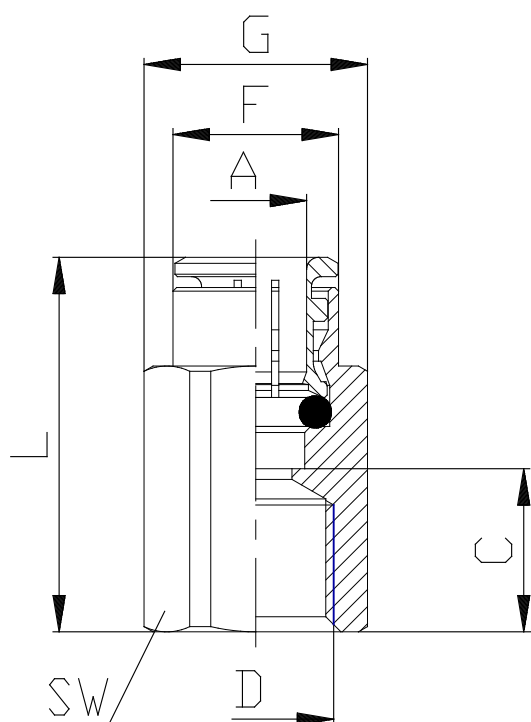

## Mod. 6463 - Series 6000 fittings

Product code: 6463 5-1/8

Datasheet creation date: 10/03/2025 09:27

Check the most updated document online [click here](#)

### ■ TECHNICAL DATA

Mod.	6463 5-1/8
------	------------

## Mod. 6463 - Series 6000 fittings

Product code: 6463 5-1/8

### DIMENSIONS

A (mm)	5
D (mm)	G1/8
C (mm)	10.0
F (mm)	9.8
G (mm)	13.0
L (mm)	25.0
SW (mm)	12