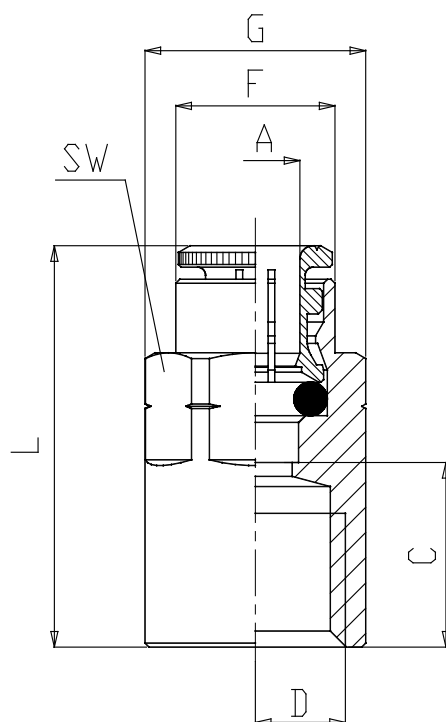

Mod. 6463 - Fittings Serie 6000 inch

Product code: 6463 53-04

Datasheet creation date: 10/03/2025 09:27

Check the most updated document online [click here](#)

■ TECHNICAL DATA

Mod.	6463 53-04
------	------------

Mod. 6463 - Fittings Serie 6000 inch

Product code: 6463 53-04

DIMENSIONS

A	5/32
D	1/4
C (INCH)	0.551
F (INCH)	0.354
G (INCH)	0.650
H (INCH)	0.256
L (INCH)	1.102
SW (INCH)	0.591