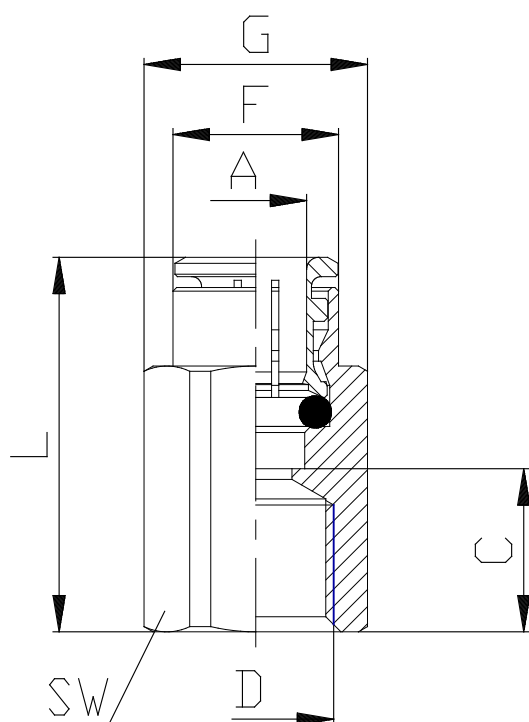

Mod. 6463 - Series 6000 fittings

Product code: 6463 6-1/8

Datasheet creation date: 10/03/2025 09:27

Check the most updated document online [click here](#)

■ TECHNICAL DATA

Mod.	6463 6-1/8
------	------------

Mod. 6463 - Series 6000 fittings

Product code: 6463 6-1/8

DIMENSIONS

A (mm)	6
D (mm)	G1/8
C (mm)	10.0
F (mm)	11.7
G (mm)	13.0
L (mm)	26.0
SW (mm)	12