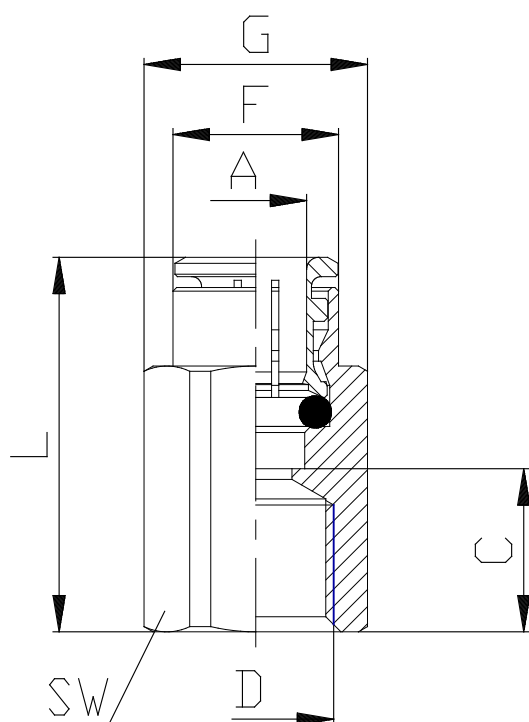

## Mod. 6463 - Series 6000 fittings

Product code: 6463 8-1/4

Datasheet creation date: 10/03/2025 09:27

Check the most updated document online [click here](#)

### ■ TECHNICAL DATA

Mod.	6463 8-1/4
------	------------

## Mod. 6463 - Series 6000 fittings

Product code: 6463 8-1/4

### DIMENSIONS

A (mm)	8
D (mm)	G1/4
C (mm)	11.5
F (mm)	13.7
G (mm)	16.5
L (mm)	29.0
SW (mm)	15