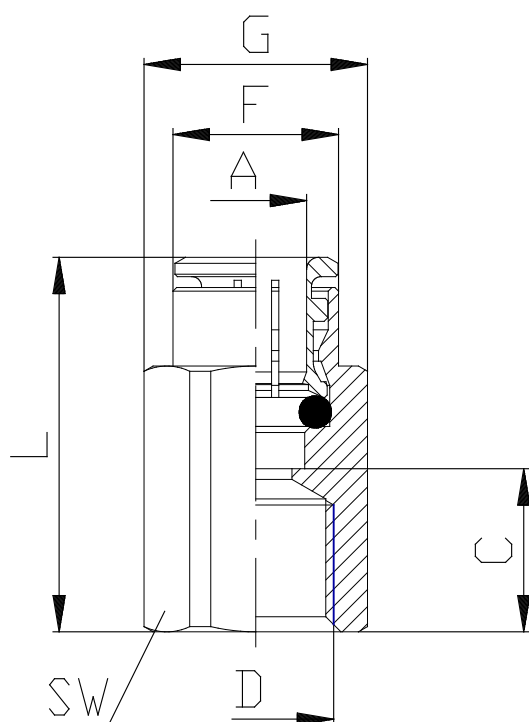

Mod. 6463 - Series 6000 fittings

Product code: 6463 8-1/8

Datasheet creation date: 10/03/2025 09:27

Check the most updated document online [click here](#)

■ TECHNICAL DATA

Mod.	6463 8-1/8
------	------------

Mod. 6463 - Series 6000 fittings

Product code: 6463 8-1/8

DIMENSIONS

A (mm)	8
D (mm)	G1/8
C (mm)	9.5
F (mm)	13.7
G (mm)	15.2
L (mm)	27.0
SW (mm)	14