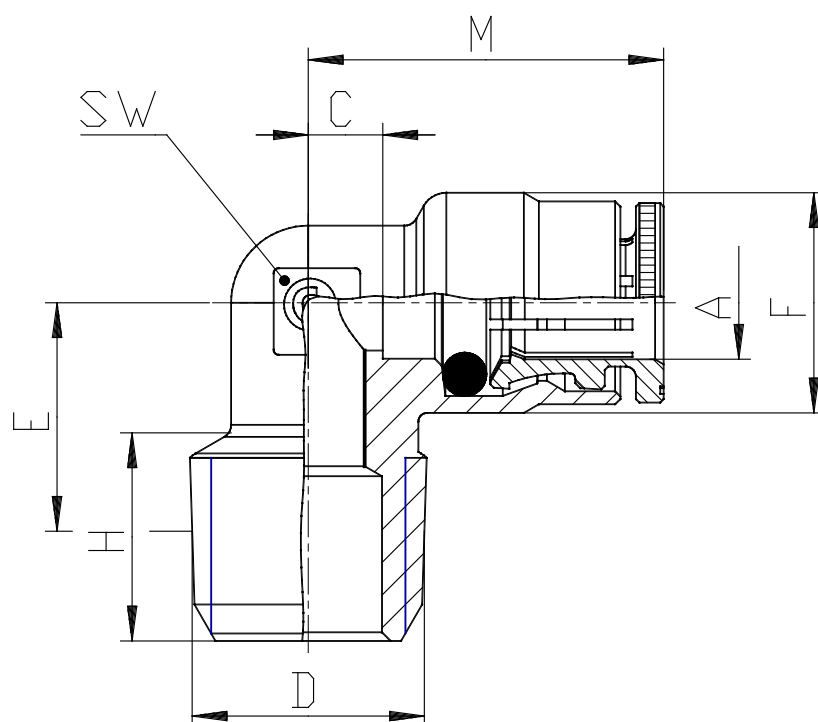

Mod. 6500 - Fittings Serie 6000 inch

Product code: 6500 04-04

Datasheet creation date: 10/03/2025 09:27

Check the most updated document online [click here](#)

TECHNICAL DATA

Mod.	6500 04-04
------	------------

Mod. 6500 - Fittings Serie 6000 inch

Product code: 6500 04-04

DIMENSIONS

A	1/4
D	1/4
C (INCH)	0.169
E (INCH)	0.472
F (INCH)	0.500
H (INCH)	0.472
M (INCH)	0.807
SW (INCH)	0.354