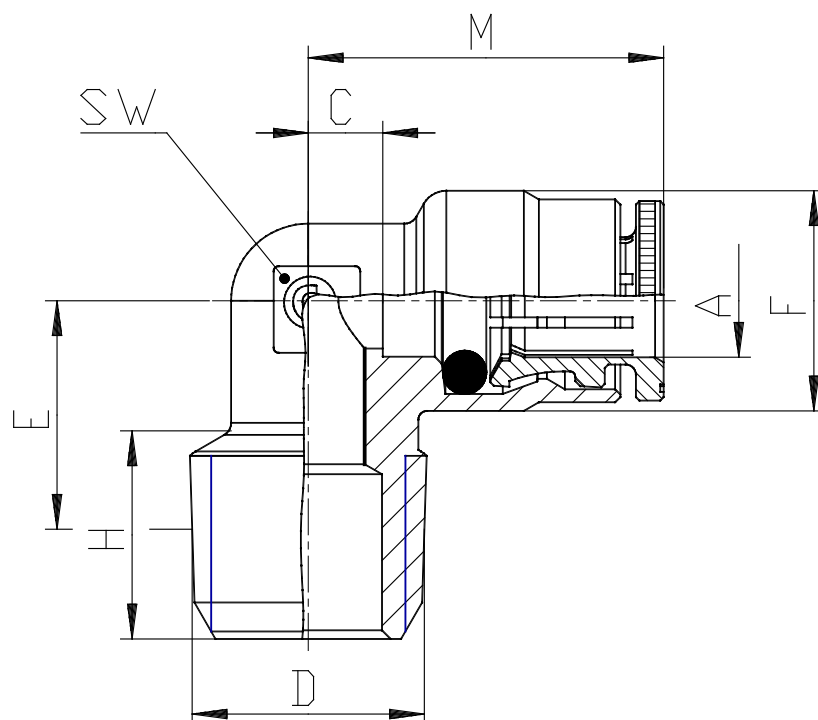

Mod. 6500 - Fittings Serie 6000 inch

Product code: 6500 06-04

Datasheet creation date: 10/03/2025 09:27

Check the most updated document online [click here](#)

TECHNICAL DATA

Mod.	6500 06-04
------	------------

Mod. 6500 - Fittings Serie 6000 inch

Product code: 6500 06-04

DIMENSIONS

A	3/8
D	1/4
C (INCH)	0.236
E (INCH)	0.551
F (INCH)	0.650
H (INCH)	0.472
M (INCH)	1.024
SW (INCH)	0.512