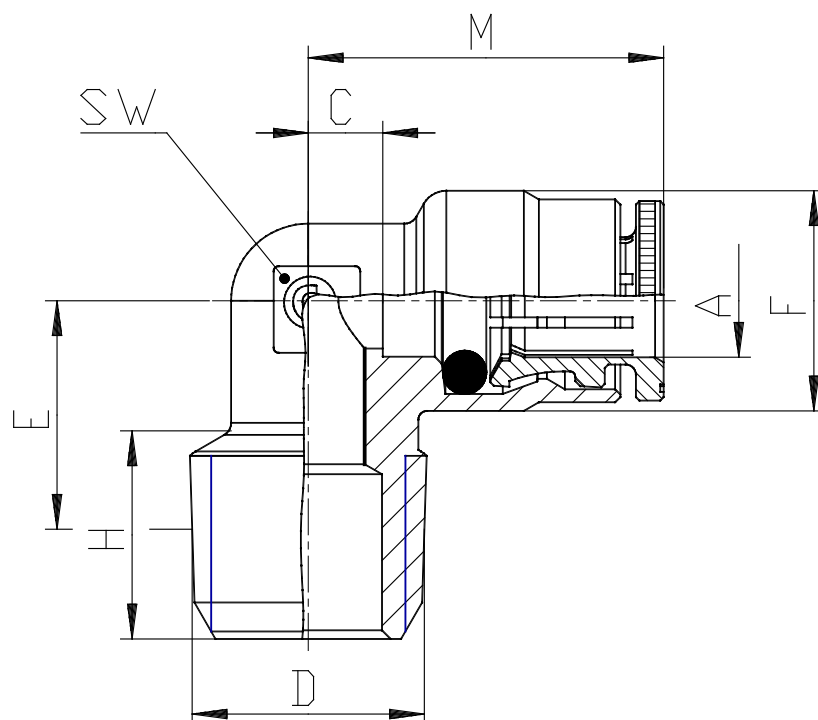

Mod. 6500 - Fittings Serie 6000 inch

Product code: 6500 06-06

Datasheet creation date: 10/03/2025 09:27

Check the most updated document online [click here](#)

TECHNICAL DATA

Mod.	6500 06-06
------	------------

Mod. 6500 - Fittings Serie 6000 inch

Product code: 6500 06-06

DIMENSIONS

A	3/8
D	3/8
C (INCH)	0.236
E (INCH)	0.512
F (INCH)	0.650
H (INCH)	0.472
M (INCH)	1.024
SW (INCH)	0.512