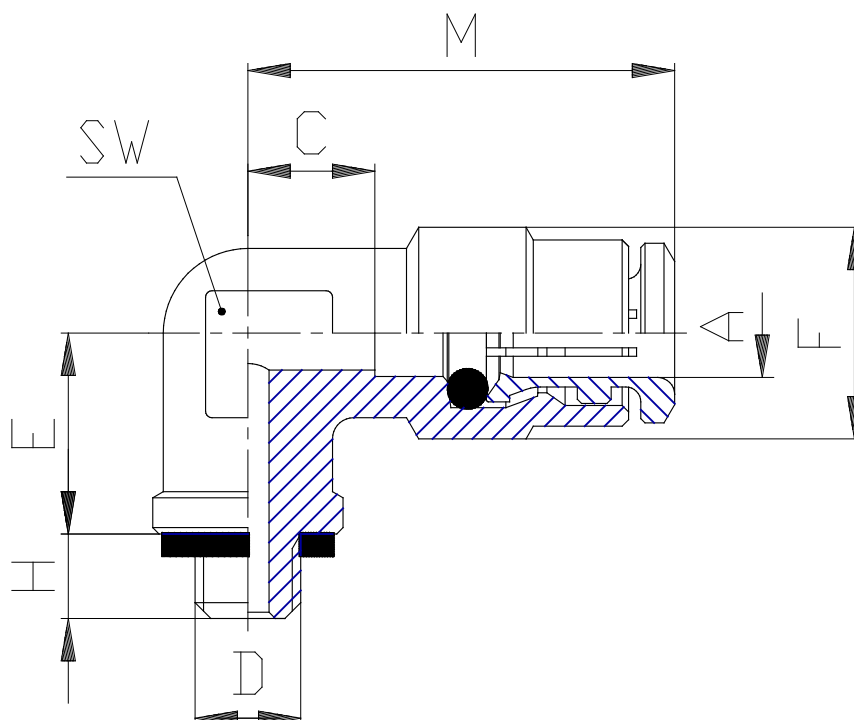

Mod. 6501 - Series 6000 fittings

Product code: 6501 4-M5

Datasheet creation date: 10/03/2025 09:27

Check the most updated document online [click here](#)

TECHNICAL DATA

Mod.	6501 4-M5
------	-----------

Mod. 6501 - Series 6000 fittings

Product code: 6501 4-M5

DIMENSIONS

A (mm)	4
D	M5
C (mm)	3.5
E (mm)	6
F (mm)	9
H (mm)	4
M (mm)	17.5
SW (mm)	8