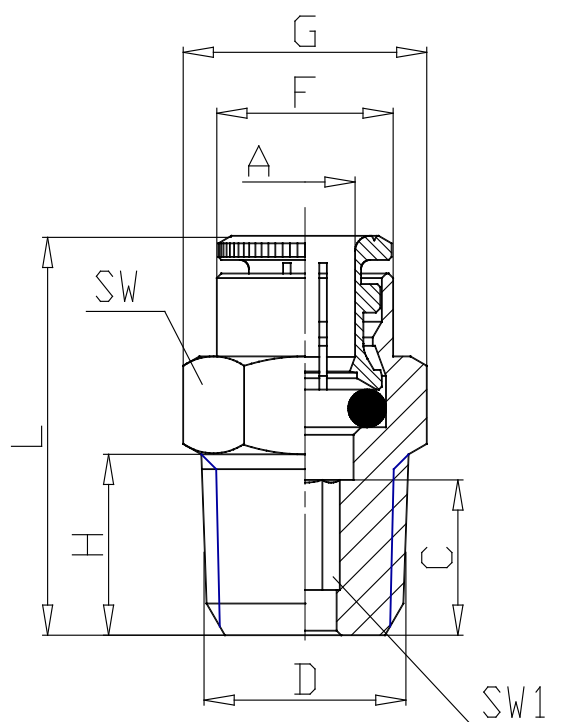

Mod. 6510 - Fittings Serie 6000 inch

Product code: 6510 53-04

Datasheet creation date: 10/03/2025 09:28

Check the most updated document online [click here](#)

■ TECHNICAL DATA

Mod.	6510 53-04
------	------------

Mod. 6510 - Fittings Serie 6000 inch

Product code: 6510 53-04

DIMENSIONS

A	5/32
D	1/4
C (INCH)	0.354
F (INCH)	0.346
G (INCH)	0.630
H (INCH)	0.472
L (INCH)	0.906
SW (INCH)	0.551
SW1 (INCH)	0.098
ND (INCH)	0.540